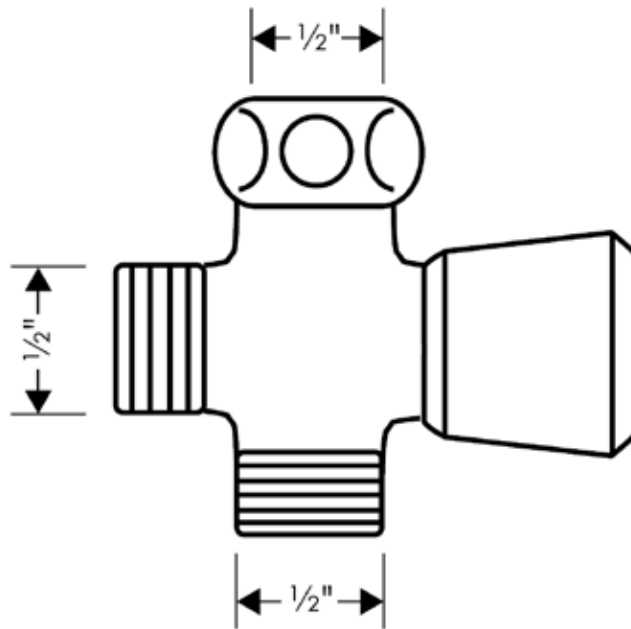

# Basic Technical Data Sheet

Product Code: **DSA**  
 Description: Diverter for handshower  
 Dimensions: