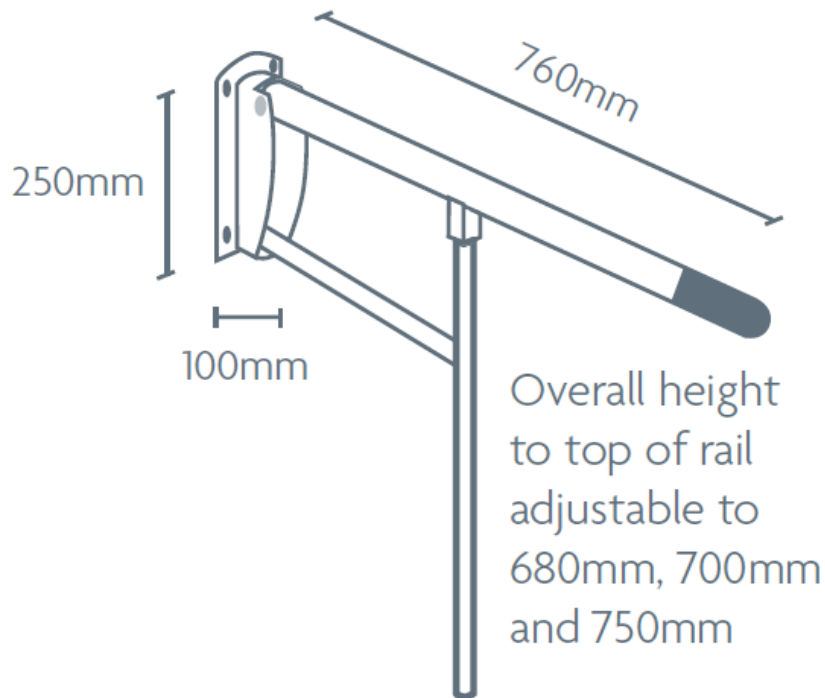

Basic Technical Data Sheet

Product Code:	FB30PLWK
Description:	Fold-up Support Bar
Dimensions:	30" x 10" x 4"
Weight Capacity:	440 lbs

Use and Installation Info

Use:	Bathroom
Cleaning:	Clean using pure water and home disinfectants which have been sufficiently diluted in water. Do not use abrasive detergents and trichloroethylene, oxygenated water or acetone-based solvents.
Fasteners:	We suggest to use fasteners suitable to the wall characteristics on which the product will be installed.