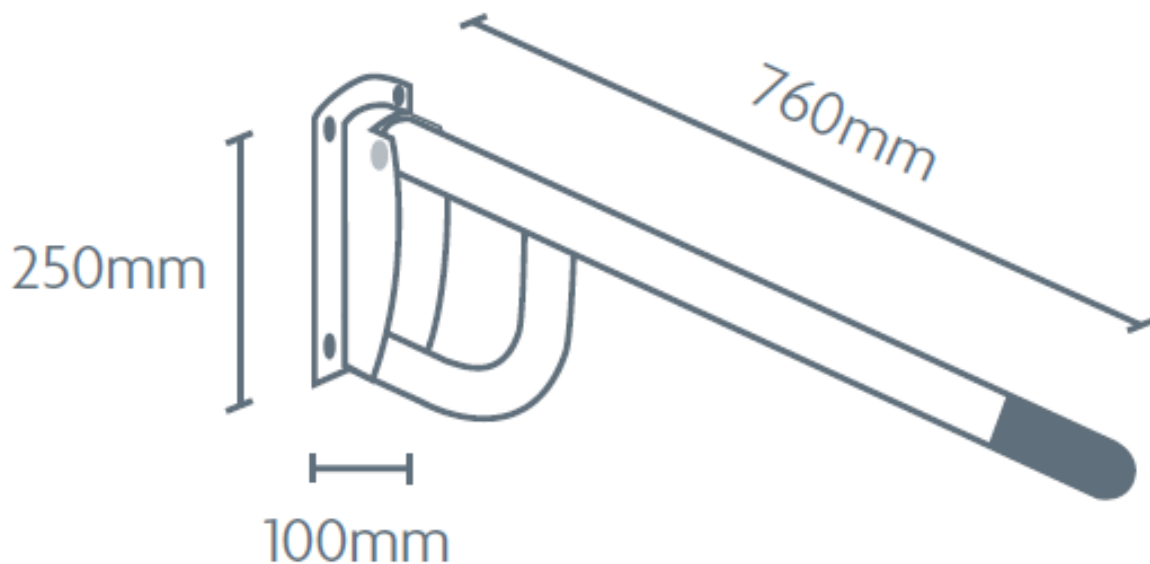

Basic Technical Data Sheet

Product Code:	FB30WK
Description:	Fold-up Support Bar
Dimensions:	30" x 10" x 4"
Weight Capacity:	286 lbs

Use and Installation Info

Use:	Bathroom
Cleaning:	Clean using pure water and home disinfectants which have been sufficiently diluted in water. Do not use abrasive detergents and trichloroethylene, oxygenated water or acetone-based solvents.
Fasteners:	We suggest to use fasteners suitable to the wall characteristics on which the product will be installed.