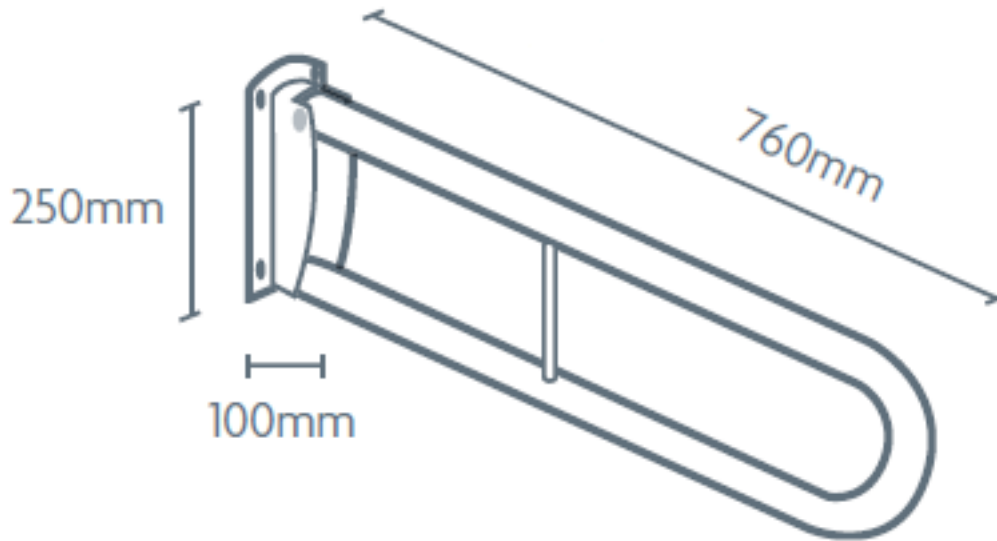

## Basic Technical Data Sheet

Product Code:	<b>FB30WP</b>
Description:	Fold-up Support Bar
Dimensions:	30" x 10" x 4"
Weight Capacity:	374 lbs