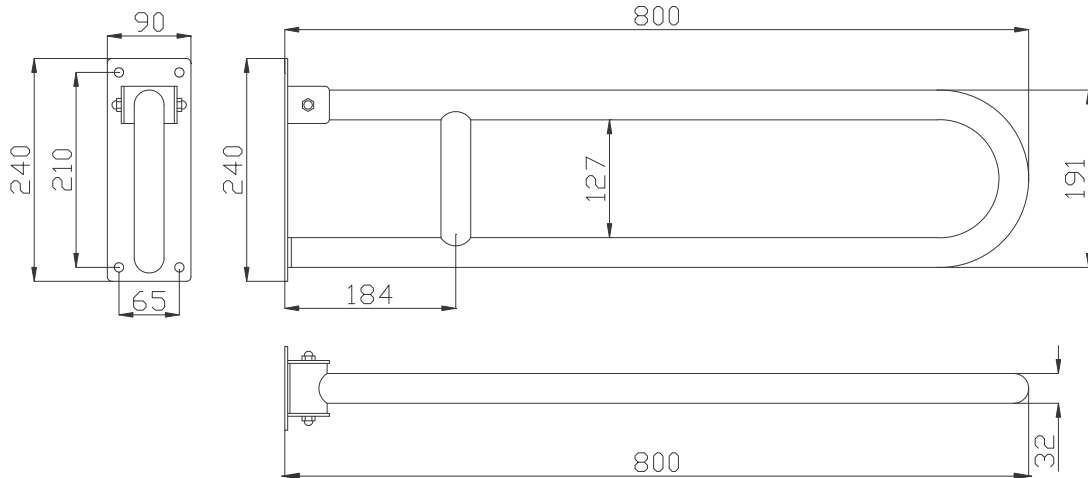

Basic Technical Data Sheet

Folding grab bar made of seamless stainless steel AISI 304 pipe, with satin finish

Product Code: **FB32PSS**
 Capacity: 330 lbs.
 Net weight: 4 lbs.
 Dimensions (WxDxH): 3 17/32" x 31 1/2" x 9 7/16"