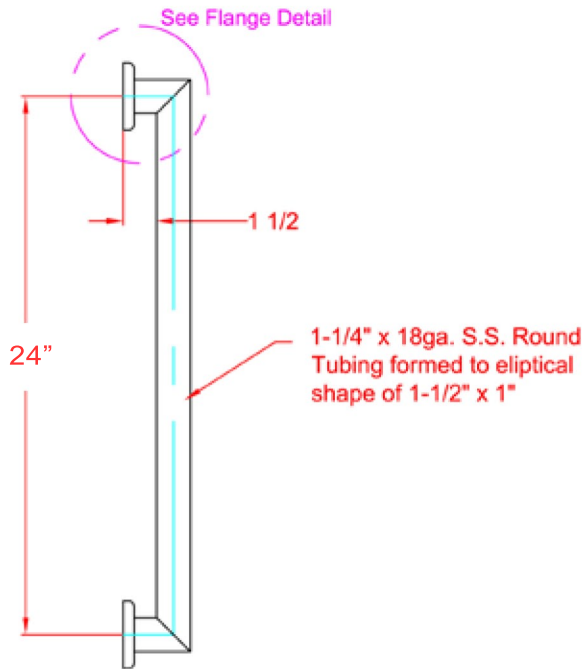

# Basic Technical Data Sheet

Product Code: **GBO24 S/P (satin / polished)**

Description: 24" Oval Grip Grab Bar

Dimensions: 24", 1 1/2" Diameter