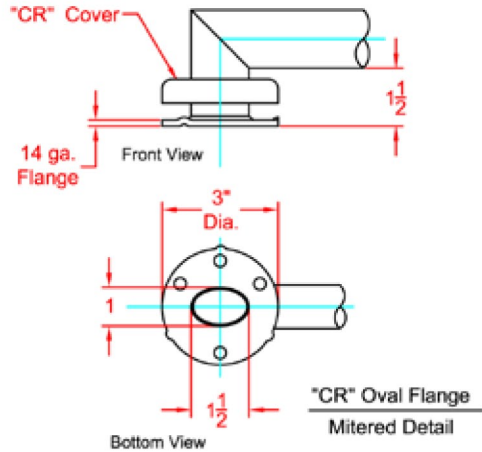

# Basic Technical Data Sheet

Product Code: **GBO24 S/P (satin / polished)**

Description: 24" Oval Grip Grab Bar

Dimensions: 24", 1 1/2" Diameter