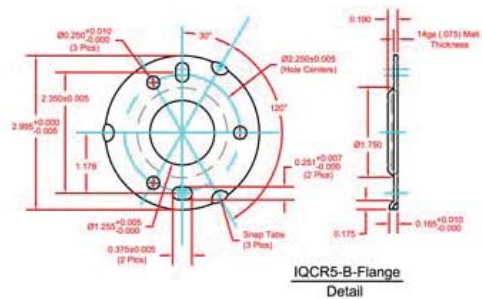

Basic Technical Data Sheet

Product Code: **GBRTB30 S/P (satin / polished)**

Description: 30" curved bar with towel bar

Dimensions: 30" x 11", 1 1/4" Diameter

Use and Installation Info

Use: Wall Installation