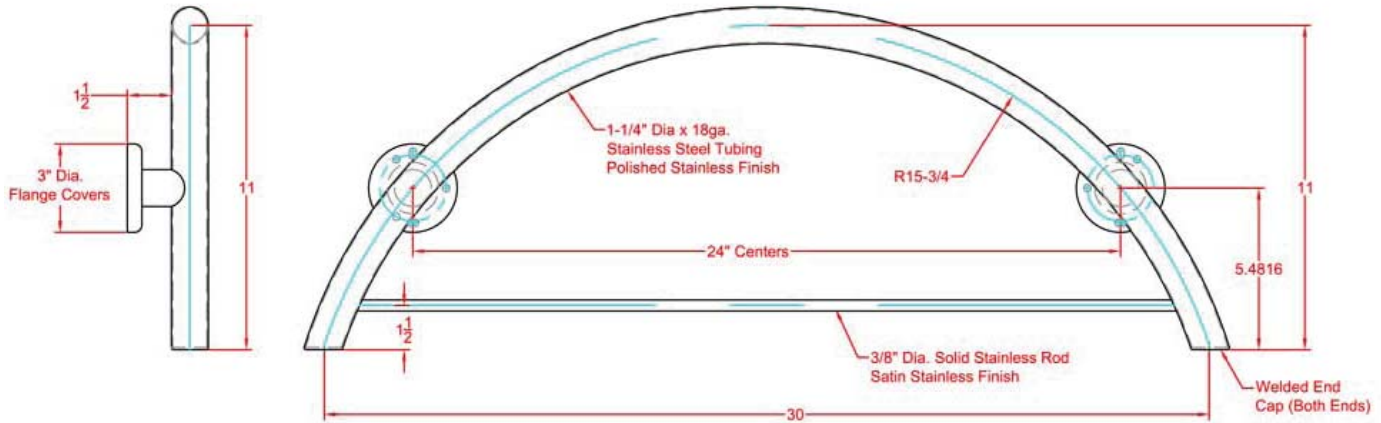

Basic Technical Data Sheet

Product Code: **GBRTB30 S/P (satin / polished)**

Description: 30" curved bar with towel bar

Dimensions: 30" x 11", 1 1/4" Diameter

Use and Installation Info

Use: Wall Installation