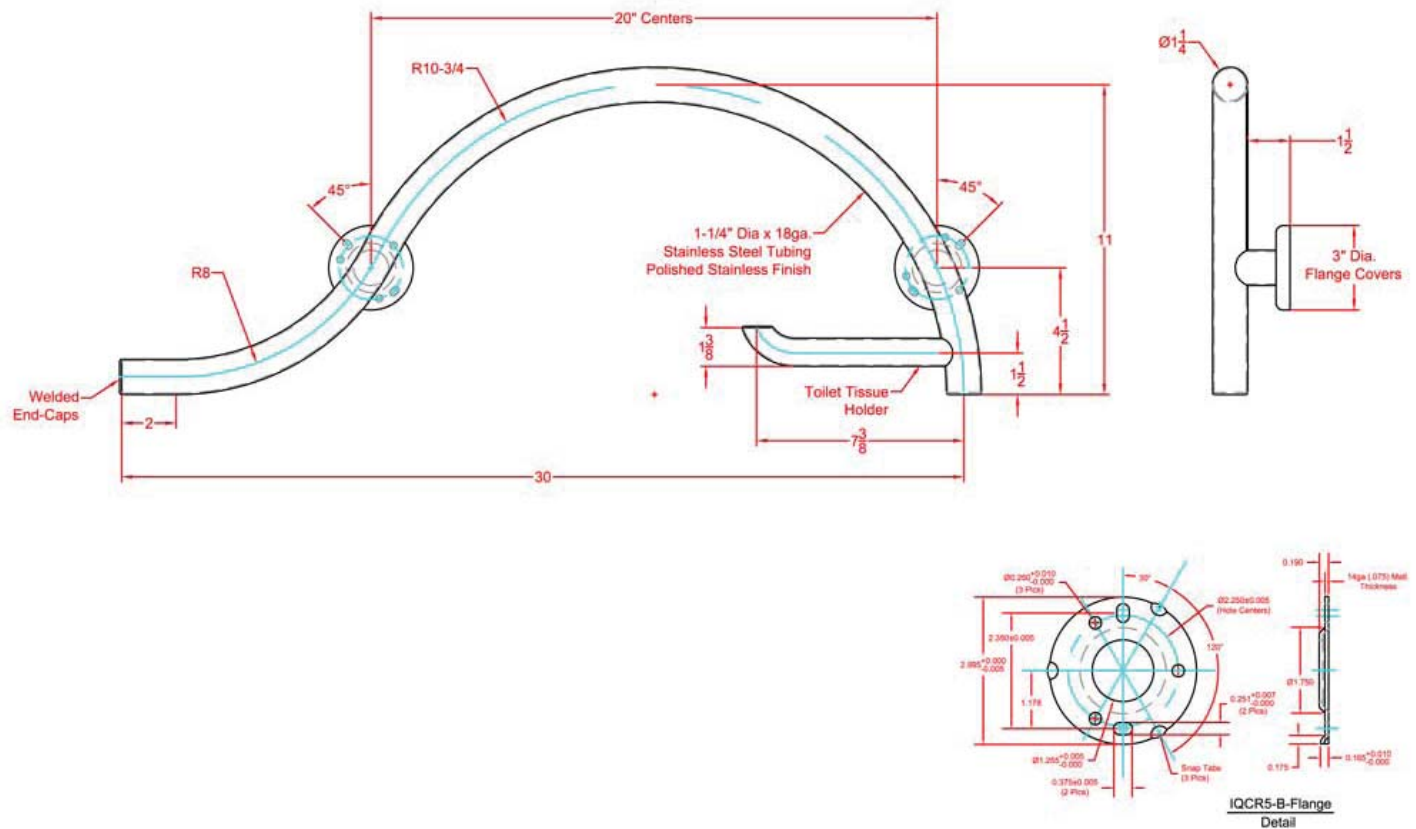

Basic Technical Data Sheet

Product Code: **GBRTP30-L S/P (satin / polished)**
 Description: 30" Curved Bar - Right
 Dimensions: 30" x 11", 1 1/4" Diameter

Use and Installation Info

Use: Wall Installation
 Cleaning: Clean using pure water and home disinfectants which have been sufficiently diluted in water. Do not use abrasive detergents and trichloroethylene, oxygenated water or acetone-based solvents.
 Fasteners: Included with the product

We suggest to use fasteners suitable to the wall characteristics on which the product will be installed.