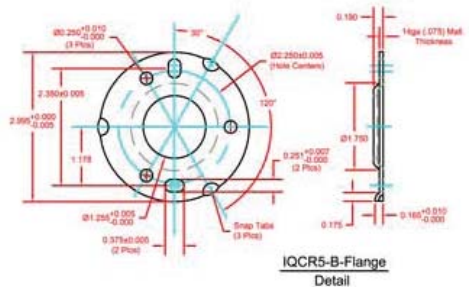

Basic Technical Data Sheet

Product Code: **GBRTB30-R S/P (satin / polished)**
 Description: 30" Curved Bar - Right
 Dimensions: 30" x 11", 1 1/4" Diameter

Use and Installation Info

Use: Wall Installation
 Cleaning: Clean using pure water and home disinfectants which have been sufficiently diluted in water. Do not use abrasive detergents and trichloroethylene, oxygenated water or acetone-based solvents.

Fasteners: Included with the product

We suggest to use fasteners suitable to the wall characteristics on which the product will be installed.