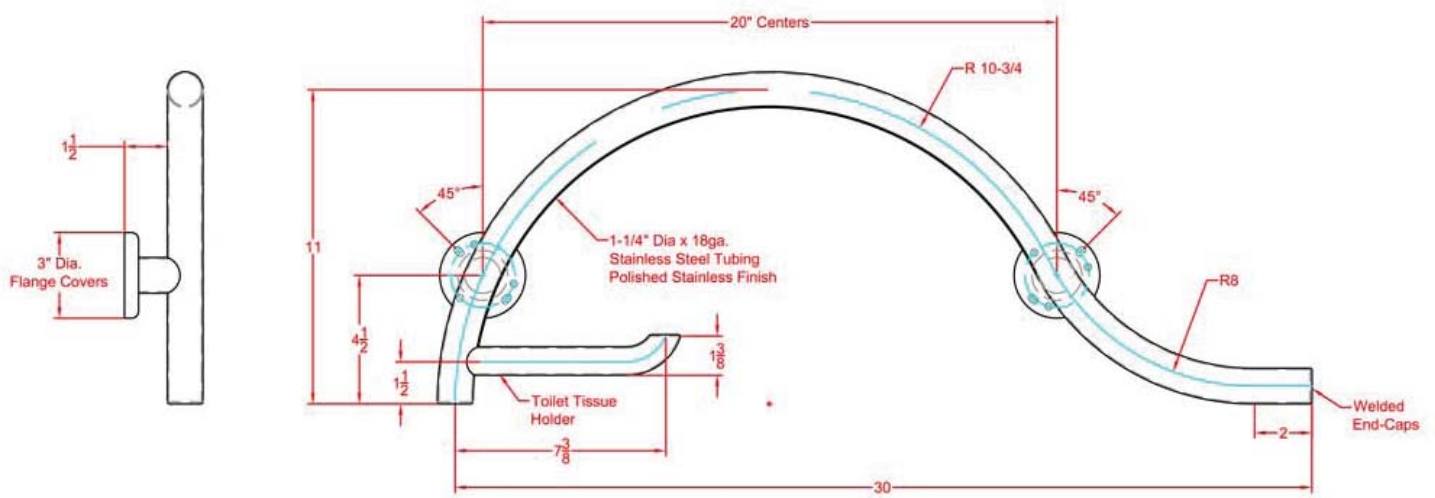

Basic Technical Data Sheet

Product Code: **GBRTB30-R S/P (satin / polished)**
 Description: 30" Curved Bar - Right
 Dimensions: 30" x 11", 1 1/4" Diameter

Use and Installation Info

Use: Wall Installation
 Cleaning: Clean using pure water and home disinfectants which have been sufficiently diluted in water. Do not use abrasive detergents and trichloroethylene, oxygenated water or acetone-based solvents.

Fasteners: Included with the product

We suggest to use fasteners suitable to the wall characteristics on which the product will be installed.