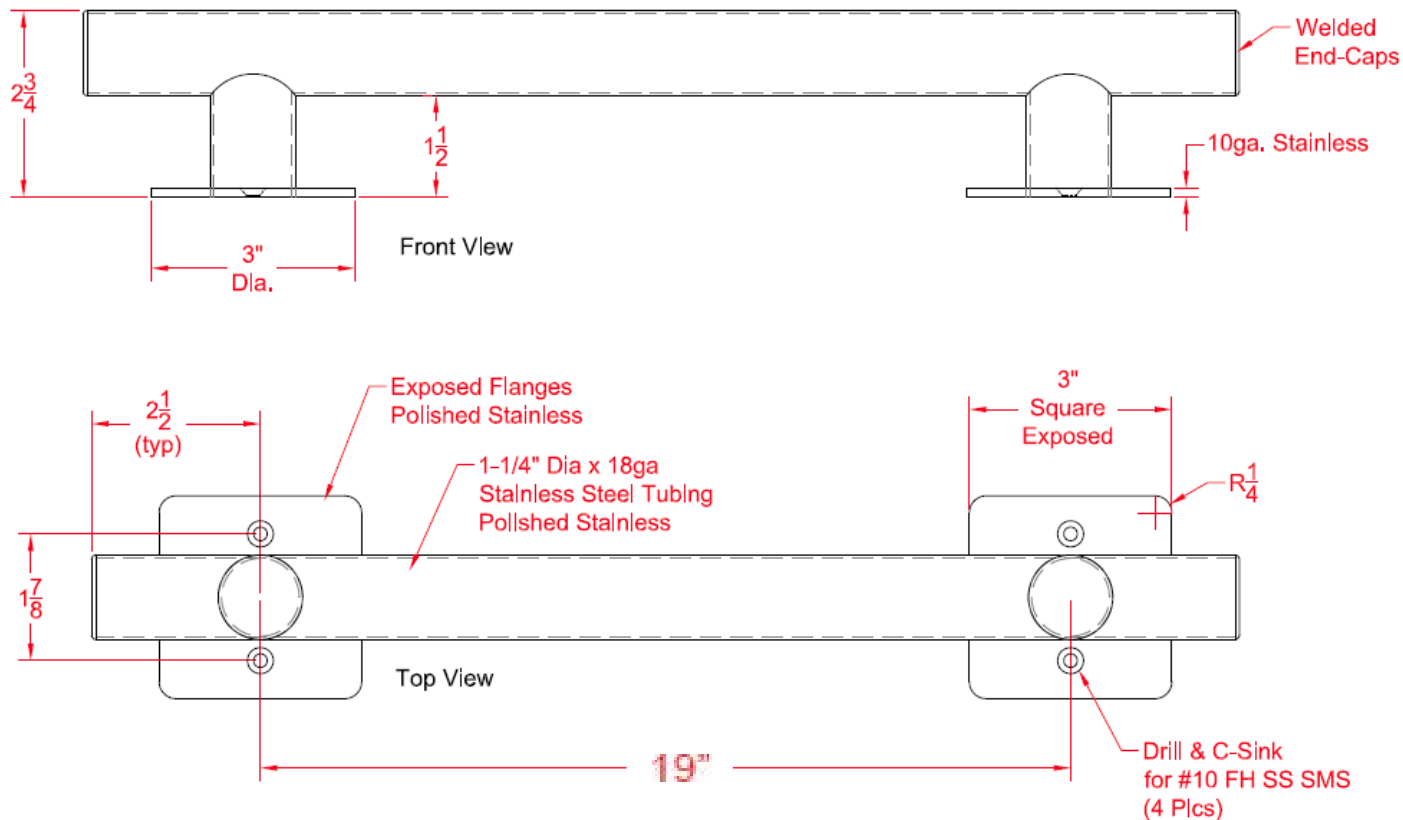

Basic Technical Data Sheet

Product Code: **GBSQ24 S/P (satin / polished)**

Description: Square Flange Grab Bar

Dimensions: 24", 1 1/4" Diameter

Use and Installation Info

Use: Wall Installation

Cleaning: Clean using pure water and home disinfectants which have been sufficiently diluted in water. Do not use abrasive detergents and trichloroethylene, oxygenated water or acetone-based solvents.

Fasteners: Included with the product

We suggest to use fasteners suitable to the wall characteristics on which the product will be installed.