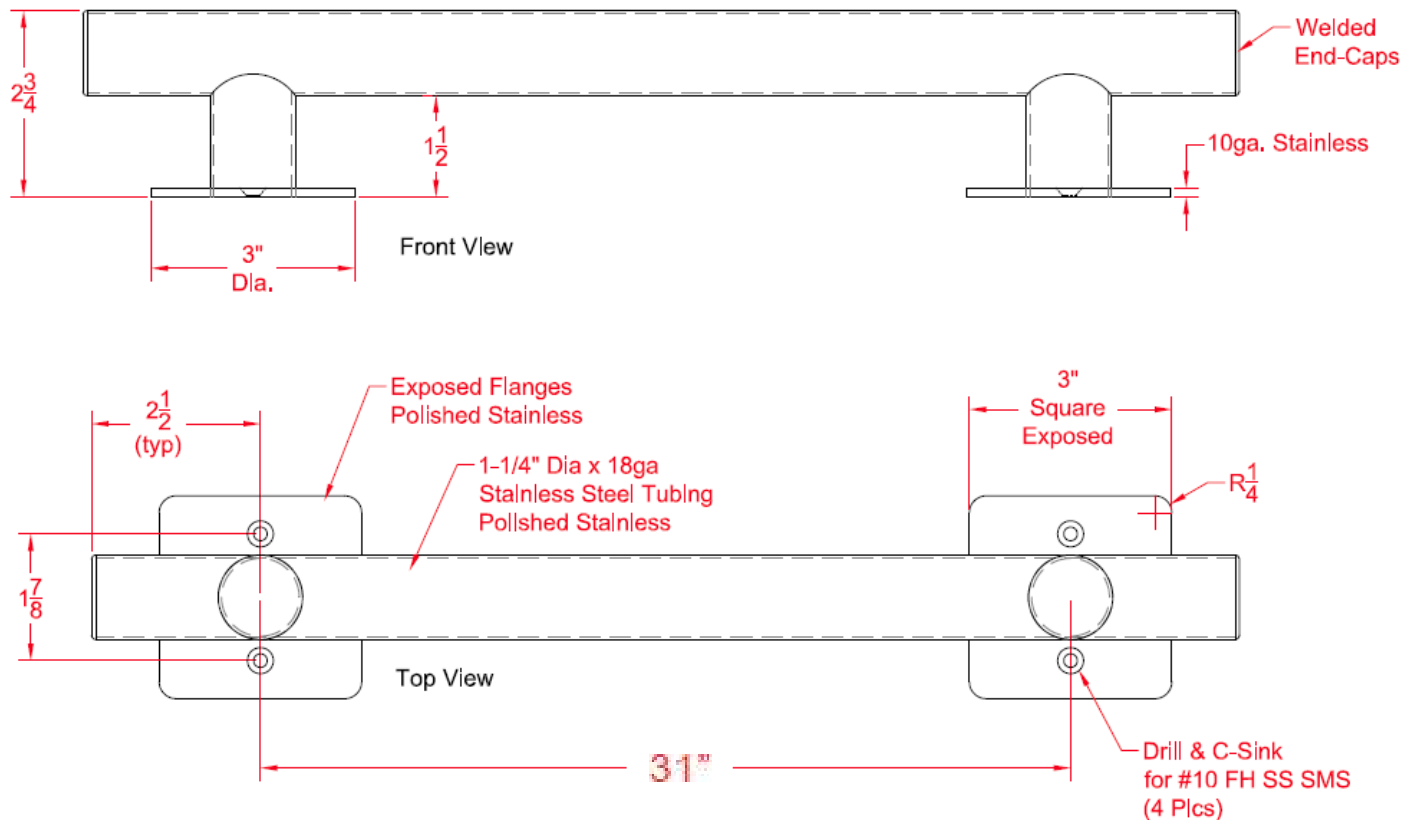

Basic Technical Data Sheet

Product Code: **GBSQ36 S/P (satin / polished)**

Description: Square Flange Grab Bar

Dimensions: 36", 1 1/4" Diameter

Use and Installation Info

Use: Wall Installation

Cleaning: Clean using pure water and home disinfectants which have been sufficiently diluted in water. Do not use abrasive detergents and trichloroethylene, oxygenated water or acetone-based solvents.

Fasteners: Included with the product

We suggest to use fasteners suitable to the wall characteristics on which the product will be installed.