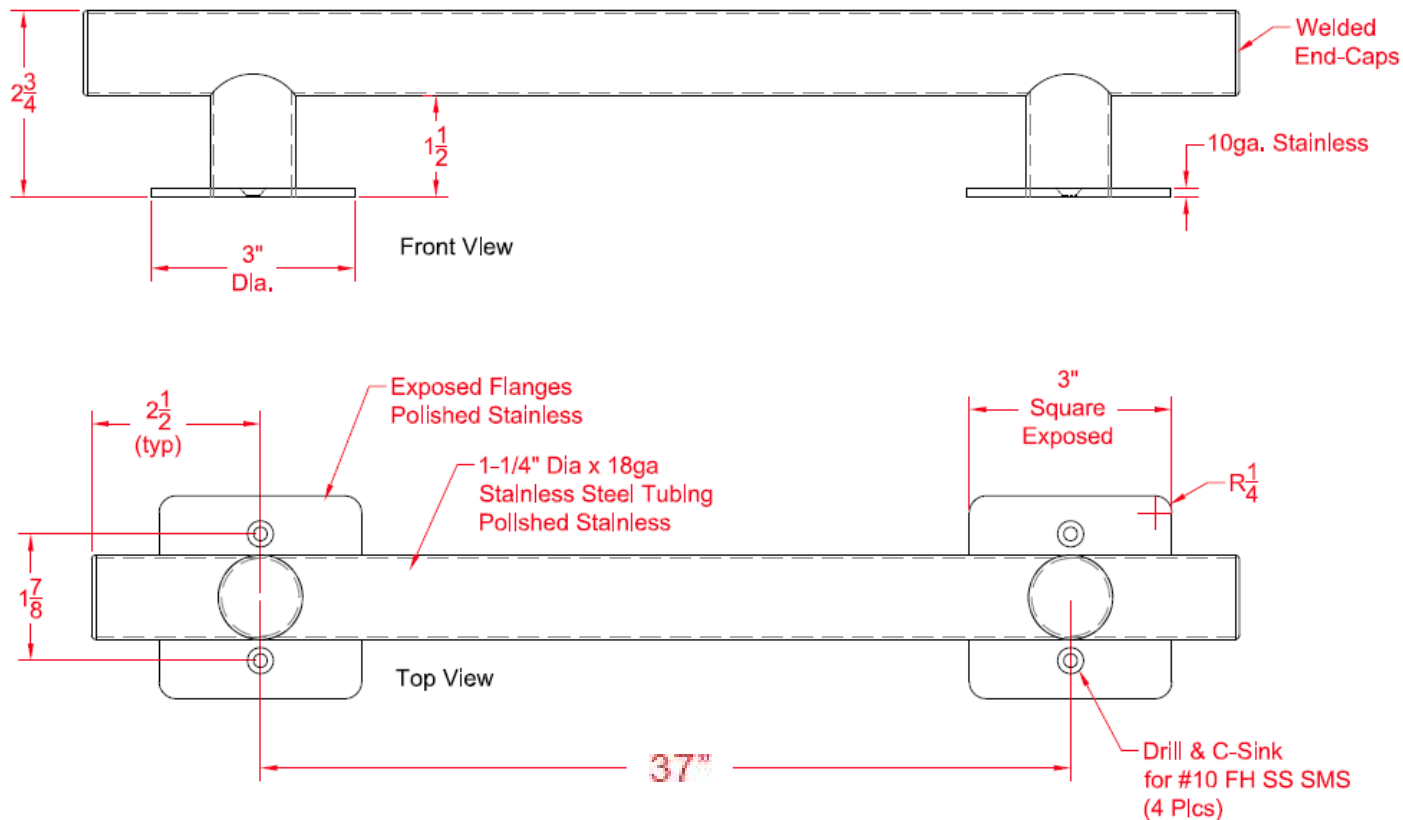

# Basic Technical Data Sheet

Product Code: **GBSQ42 S/P (satin / polished)**  
 Description: Square Flange Grab Bar  
 Dimensions: 42", 1 1/4" Diameter