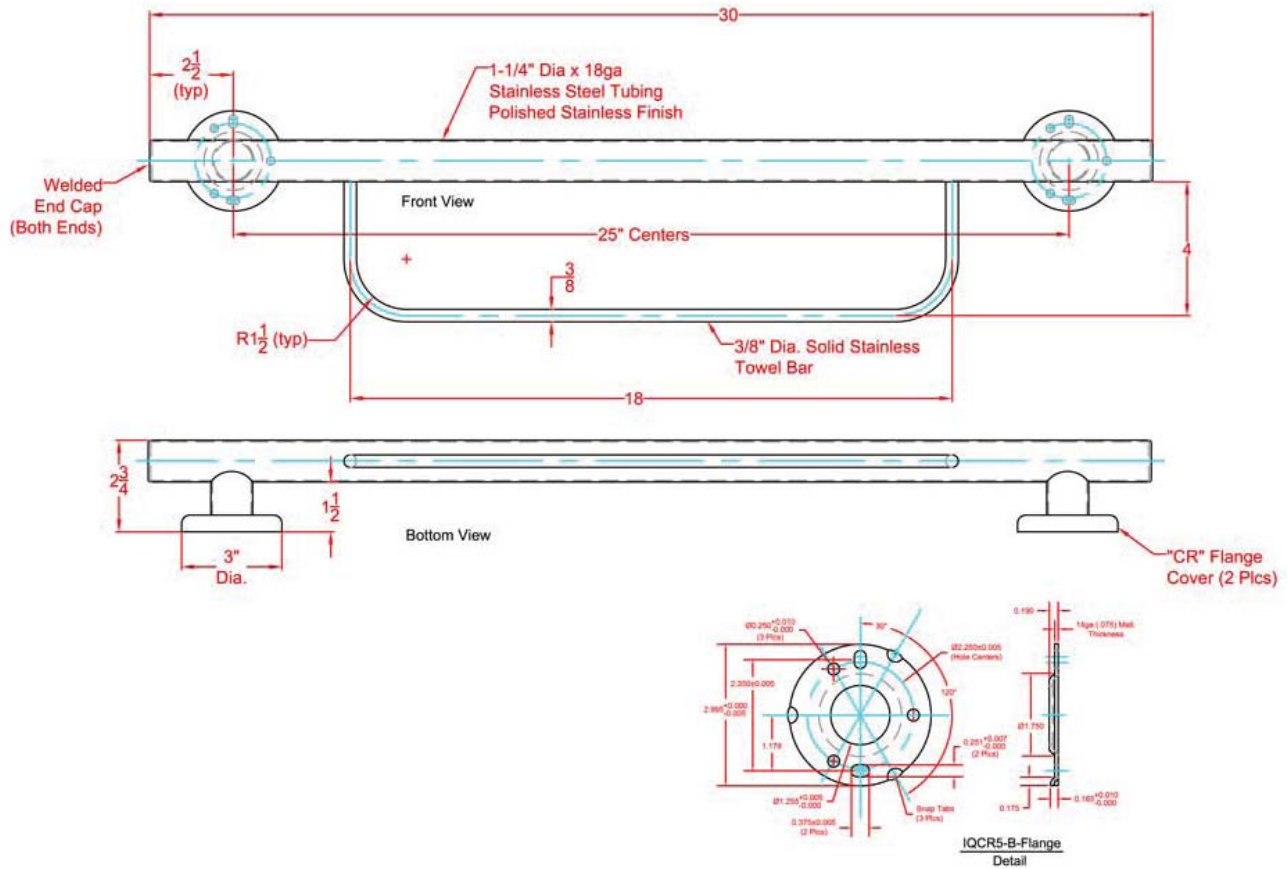

Basic Technical Data Sheet

Product Code: **GBTB30 S/P (satin / polished)**
 Description: 30" Grab Bar Towel Bar
 Dimensions: 30" x 11", 1 1/4" Diameter

Use and Installation Info
 Use: Wall Installation
 Cleaning: Clean using pure water and home disinfectants which have been sufficiently diluted in water. Do not use abrasive detergents and trichloroethylene, oxygenated water or acetone-based solvents.
 Fasteners: Included with the product
 We suggest to use fasteners suitable to the wall characteristics on which the product will be installed.