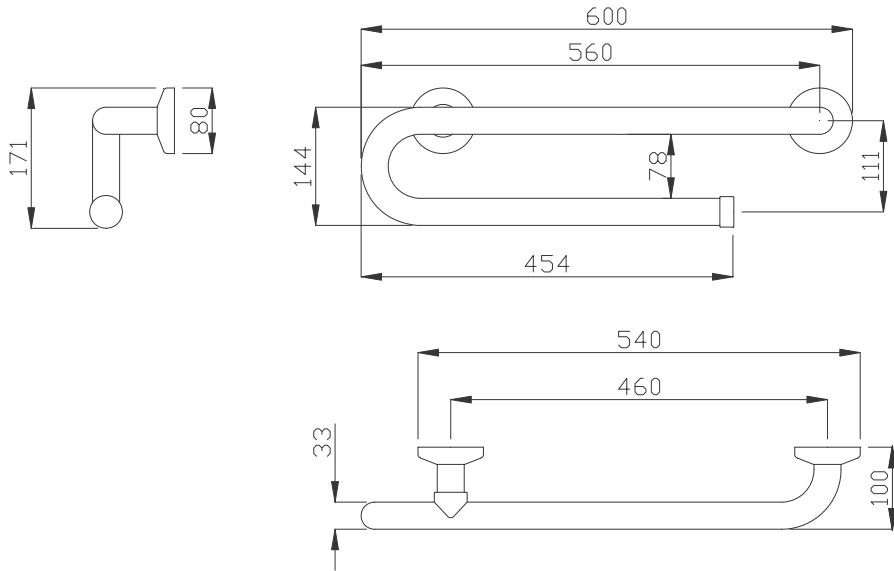

# Basic Technical Data Sheet

Grab bar for safety and towel holder

Product Code: **GBTBW-L**  
 Capacity: 330 lbs.  
 Net weight:  
 Dimensions (WxDxH): 23 5/8" x 3 15/16" x 6 23/32"