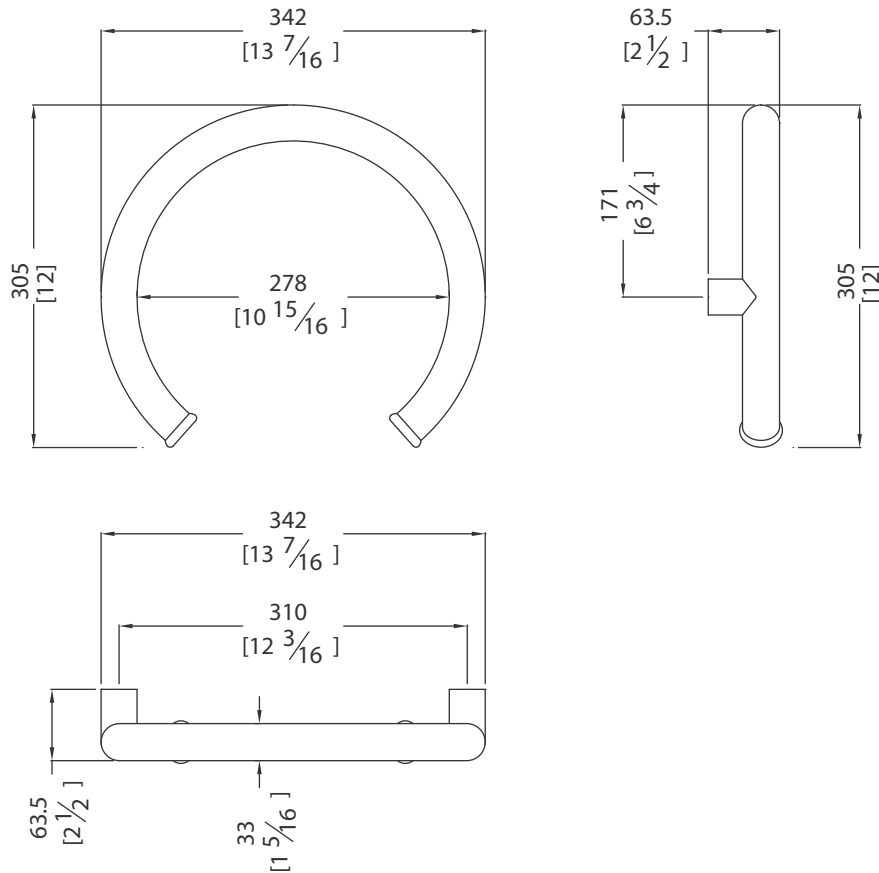

Basic Technical Data Sheet

Rounded grab bar 33 mm made of seamless zinc-plated steel pipe, coated with antimicrobial, biocompatible and warm-to-the-touch vinyl

Product Code: **GBVSW**
 Capacity: 330 lbs.
 Net weight: 14 lbs.
 Dimensions (WxDxH): 17 19/32" x 27 15/16" x 5 1/8"