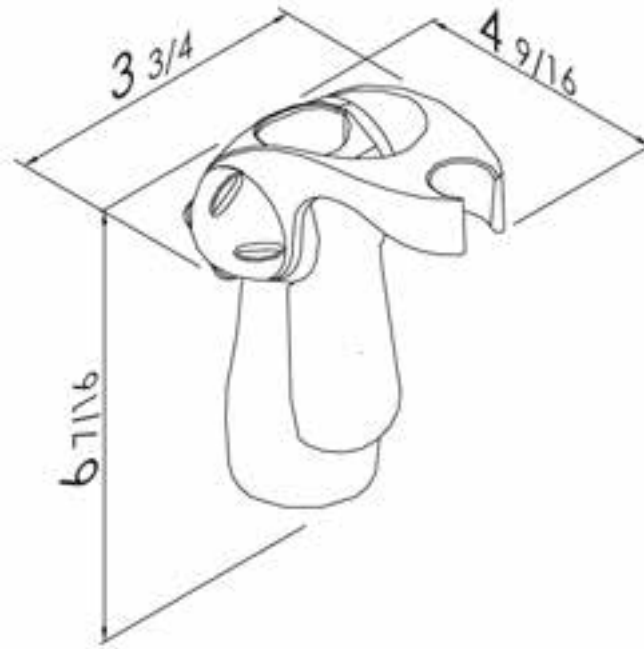

# Basic Technical Data Sheet

Product Code:

**HSHC**

Description:

Handshower Holder in Chrome for 1.25" grab bars

Dimensions: