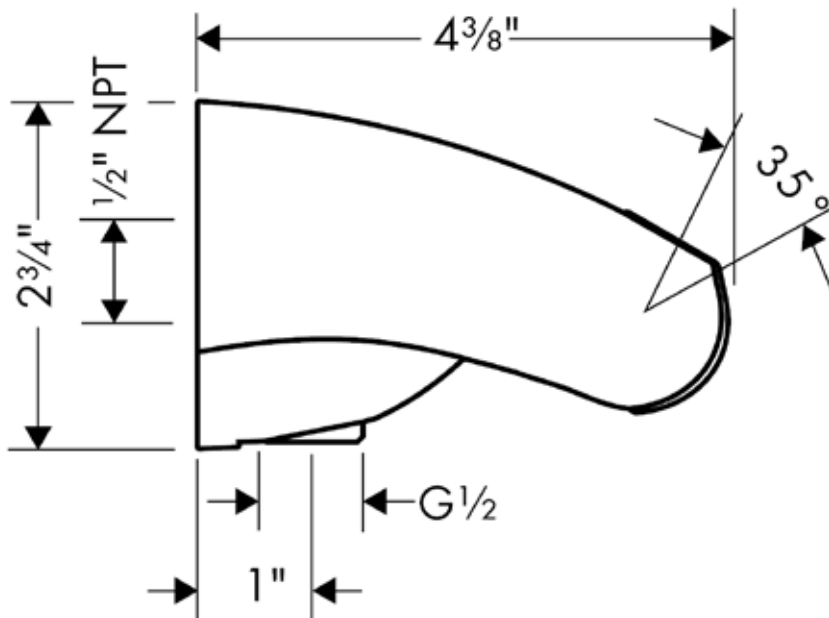

# Basic Technical Data Sheet

Product Code: **HSHOWM**  
 Description: Chrome Handshower Holder With Outlet  
 Dimensions: