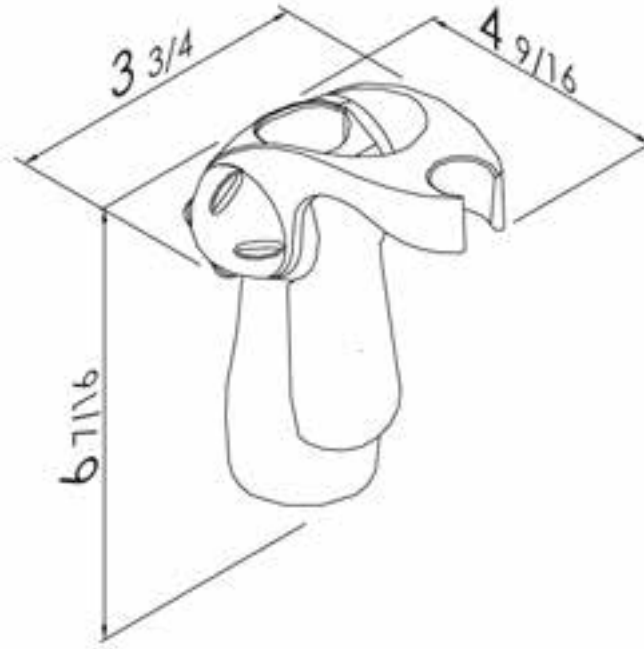

Basic Technical Data Sheet

Product Code: **HSHW**
Description: Handshower Holder in White for 1.25" grab bars
Dimensions:

Use and Installation Info

Use: Bathroom
Cleaning: Clean using pure water and home disinfectants which have been sufficiently diluted in water. Do not use abrasive detergents and trichloroethylene, oxygenated water or acetone-based solvents.
Fasteners: We suggest to use fasteners suitable to the wall characteristics on which the product will be installed.