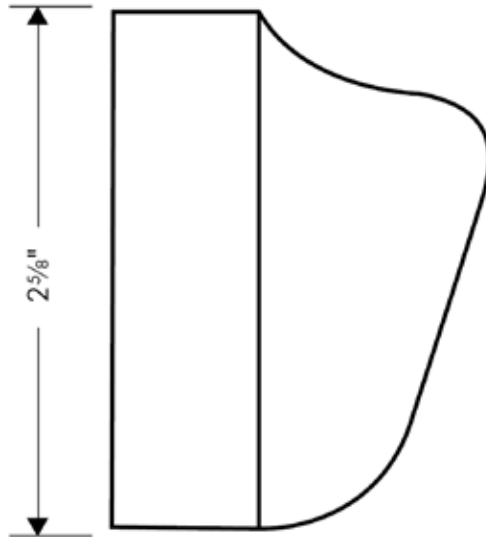

Basic Technical Data Sheet

Product Code: **HSHWM**
Description: Chrome Handshower Holder
Dimensions:

Use and Installation Info

Use: Bathroom
Cleaning: Clean using pure water and home disinfectants which have been sufficiently diluted in water. Do not use abrasive detergents and trichloroethylene, oxygenated water or acetone-based solvents.
Fasteners: We suggest to use fasteners suitable to the wall characteristics on which the product will be installed.