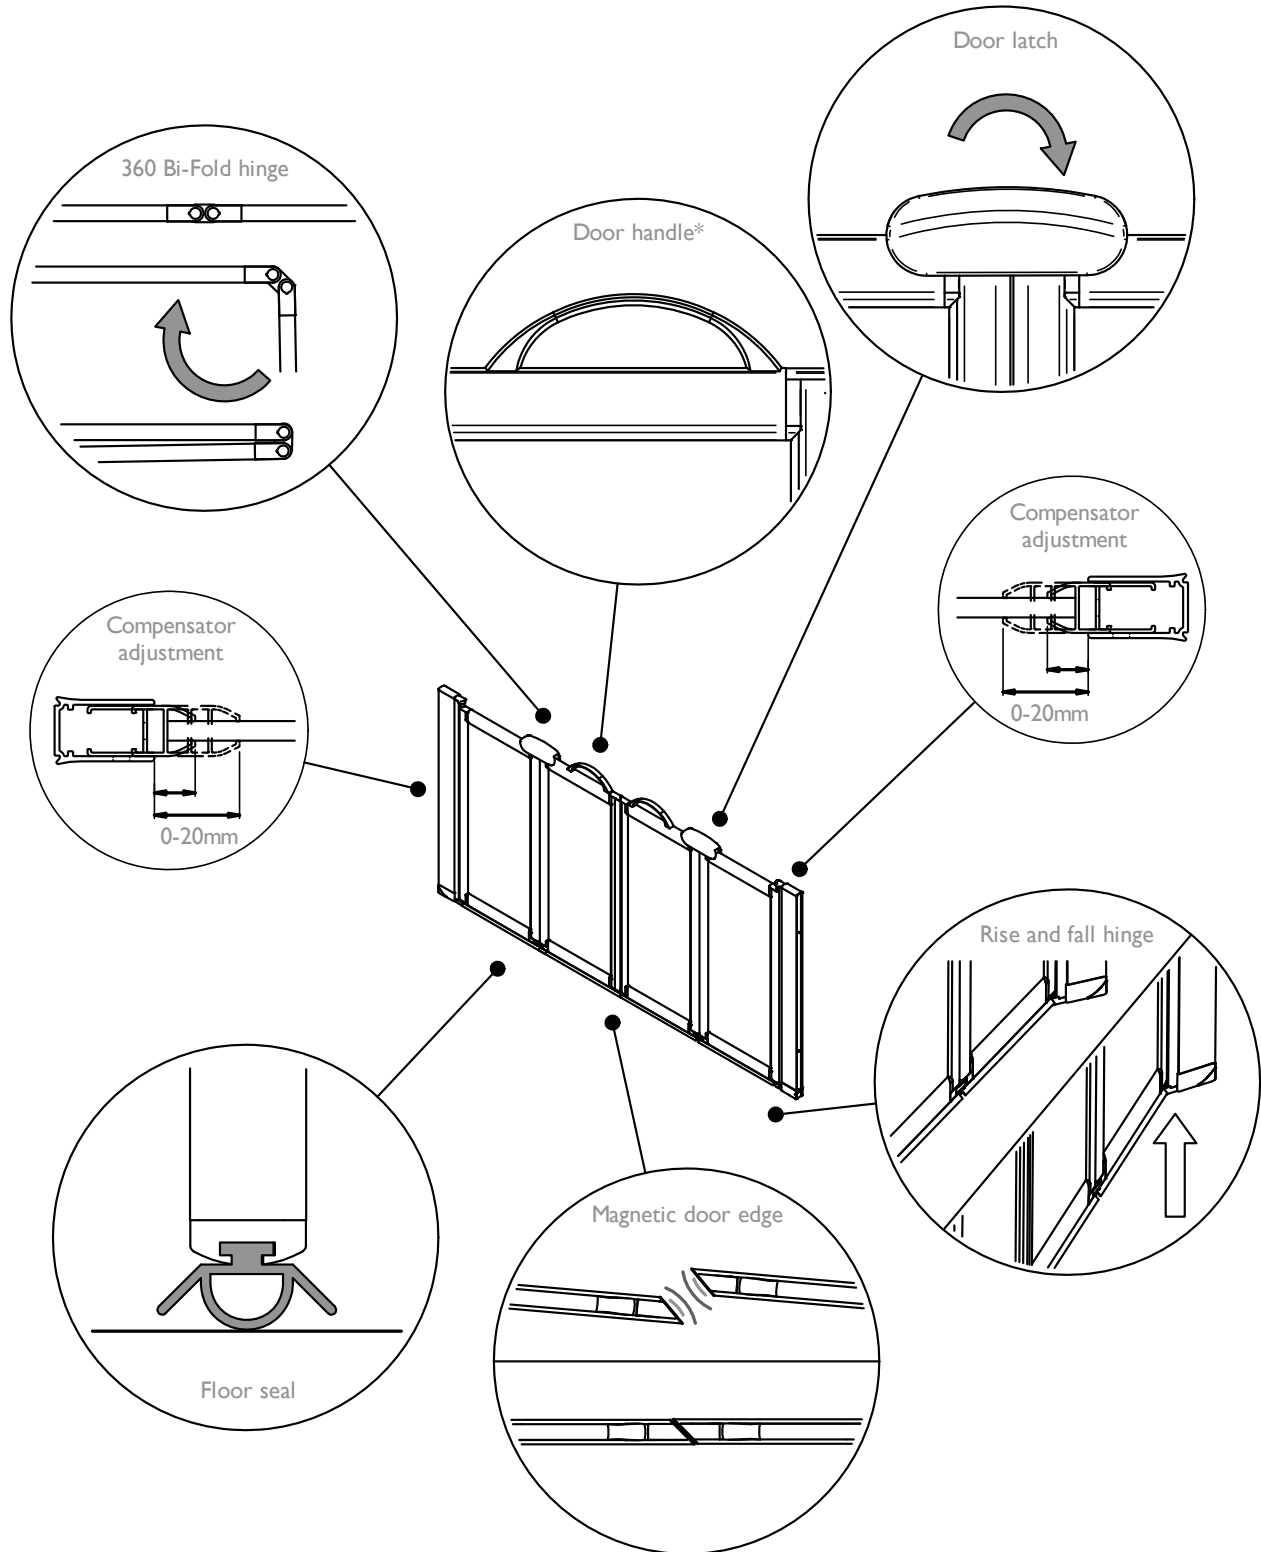

LIBERTY CAREGIVER DOORS DATASHEET

Technical Data

Product	Liberty Caregiver Shower Doors
Height	29.5" approx.
Material / Construction	Powder coated aluminium frame, nylon mouldings, PETG glazing panels, flexible PVC seals.
Options	Double bi-fold doors, linear aligned.
Features	<p>Curved Foot: Can be trimmed to suit most floor curved profiles (wetroom only).</p> <p>360 degree intermeshing bifold hinge: allows door to fold in either direction.</p> <p>Compensator adjustment: accommodates different tile thicknesses.</p> <p>Floor Seal: Provides a splash proof barrier when door is closed</p> <p>Magnetic door edge: Pulls doors into alignment and helps to prevent water escape from the shower area.</p> <p>Rise and fall door hinge: allows seal to clear floor when door is opened</p>
Installation	Suitable for use with shower trays and wetroom products. Comprehensive installation kit supplied. Adjustable wall compensators are fixed to the wall. Compensators allow size adjustment and alignment of door/panel.
Available sizes	51", 55" 59"

Trending Accessibility reserves the right to change the design of specification without prior notice.
All values are approximate.

LIBERTY CAREGIVER DOORS DATASHEET

*Depending on door size, handles may not be applicable.