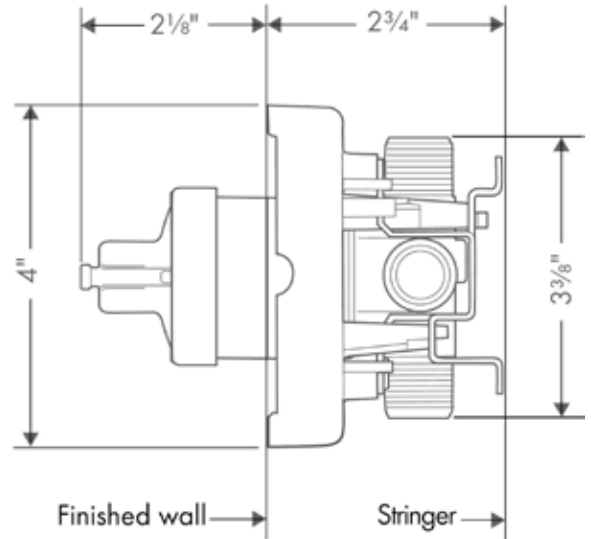

Basic Technical Data Sheet

Product Code: **PBV**
 Description: PRESSURE BALANCE VALVE & ROUGH
 Dimensions:

Use and Installation Info

Use: Bathroom
 Cleaning: Clean using pure water and home disinfectants which have been sufficiently diluted in water. Do not use abrasive detergents and trichloroethylene, oxygenated water or acetone-based solvents.
 Fasteners: We suggest to use fasteners suitable to the wall characteristics on which the product will be installed.