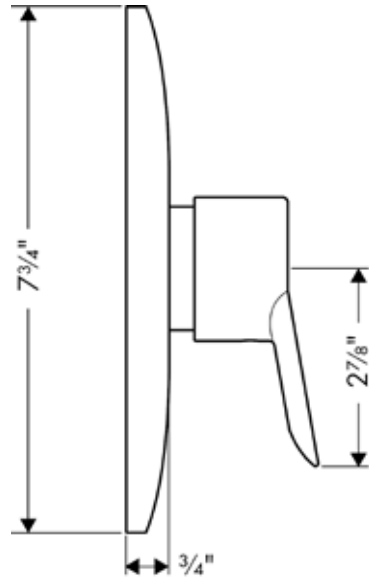

Basic Technical Data Sheet

Product Code: **PBV**
 Description: PRESSURE BALANCE VALVE & ROUGH
 Dimensions:

Use and Installation Info

Use: Bathroom
 Cleaning: Clean using pure water and home disinfectants which have been sufficiently diluted in water. Do not use abrasive detergents and trichloroethylene, oxygenated water or acetone-based solvents.
 Fasteners: We suggest to use fasteners suitable to the wall characteristics on which the product will be installed.