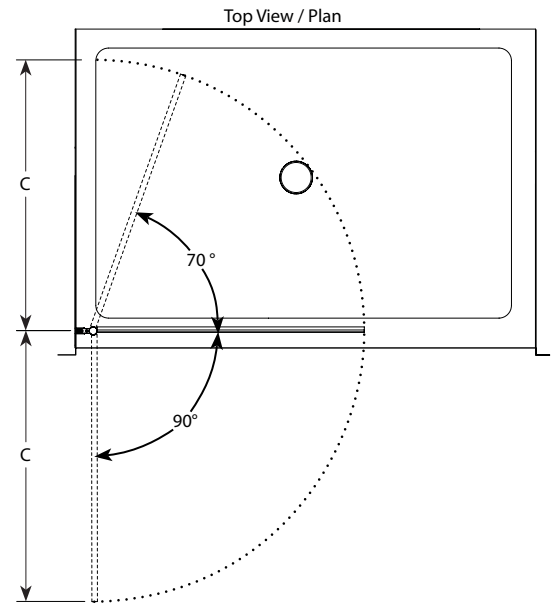

# Pivoting Shower Screen

## Semi-frameless shower shield

### FEATURES:

- ◆ Single pivoting panel
- ◆ Tempered glass
- ◆ Glass thickness : Clear 1/4" (6mm)
- ◆ 10-year limited warranty
- ◆ Easy to install

Model	Width (A)	Height (B)	Clearance (C)	Finish	Glass	Base
PSS3475	34 1/4" 870mm	75" 1905mm	32" 813mm	CH / BN	Clear	