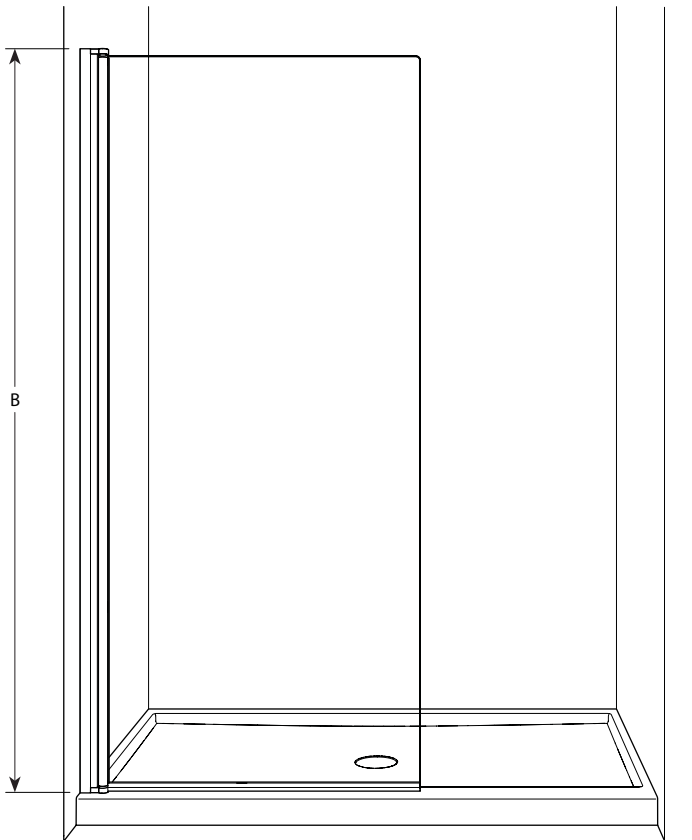

# Pivoting Shower Screen

## Semi-frameless shower shield

### FEATURES:

- ◆ Single pivoting panel
- ◆ Tempered glass
- ◆ Glass thickness : Clear 1/4" (6mm)
- ◆ 10-year limited warranty
- ◆ Easy to install

Model	Width (A)	Height (B)	Clearance (C)	Finish	Glass	Base
PSS3475	34 1/4" 870mm	75" 1905mm	32" 813mm	CH / BN	Clear	