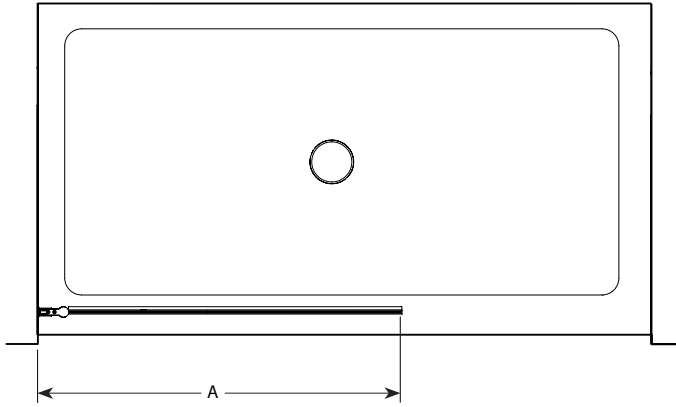

# Pivoting Shower Screen

## Semi-frameless shower shield

### FEATURES:

- ◆ Single pivoting panel
- ◆ Tempered glass
- ◆ Glass thickness : Clear 1/4" (6mm)
- ◆ 10-year limited warranty
- ◆ Easy to install

Model	Width (A)	Height (B)	Clearance (C)	Finish	Glass	Base
PSS3475	34 1/4" 870mm	75" 1905mm	32" 813mm	CH / BN	Clear	