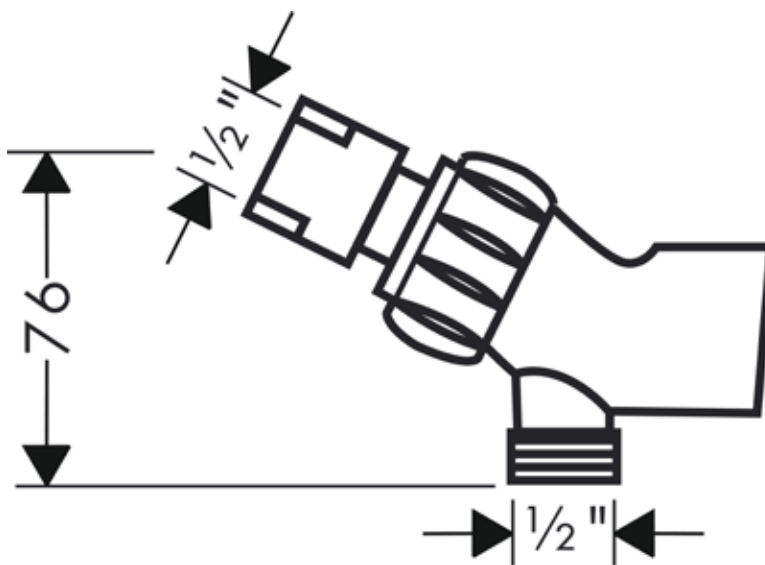

# Basic Technical Data Sheet

Product Code: **SAMHS**  
 Description: Showerarm Mount for Handshower  
 Dimensions: