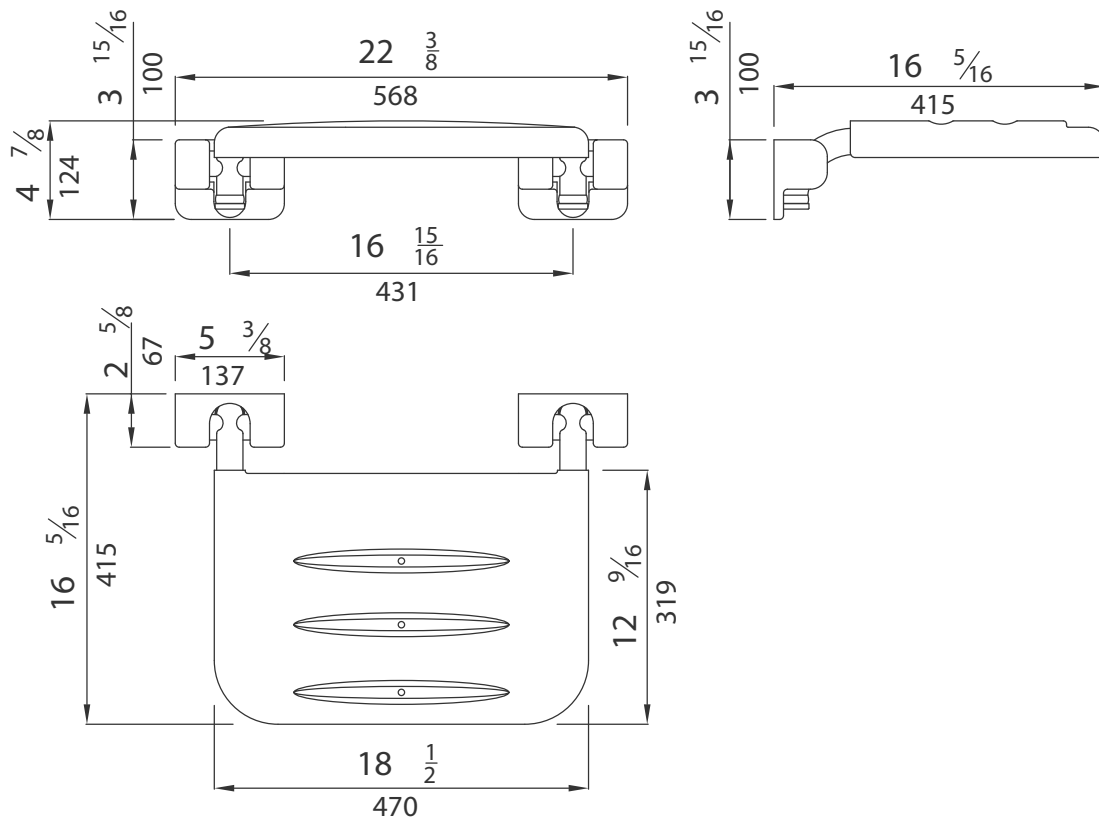

Basic Technical Data Sheet

Folding seat with white ABS base, made of seamless zinc-plated steel pipe, coated with biocompatible, warm to the touch vinyl

Product Code:	SF2217W
Capacity:	330 lbs.
Net weight:	14 lbs.
Dimensions (WxDxH):	22 3/8" x 16 11/32" x 4 7/8"