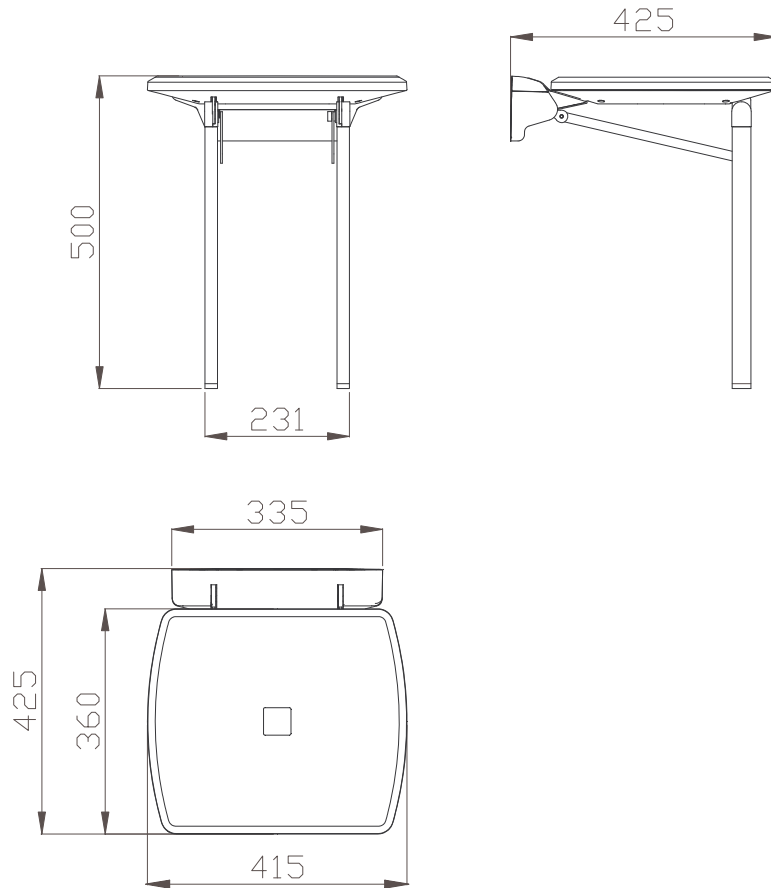

Basic Technical Data Sheet

Bathtub folding seat with nylon slats, made of zinc-plated steel pipe, coated with byocompatible, warm to the touch vinyl

Product Code: **SFL1617W**
 Capacity: 330 lbs.
 Net weight: 8 lbs.
 Dimensions (WxDxH): 16 11/32 x 16 23/32 x 19 11/16"