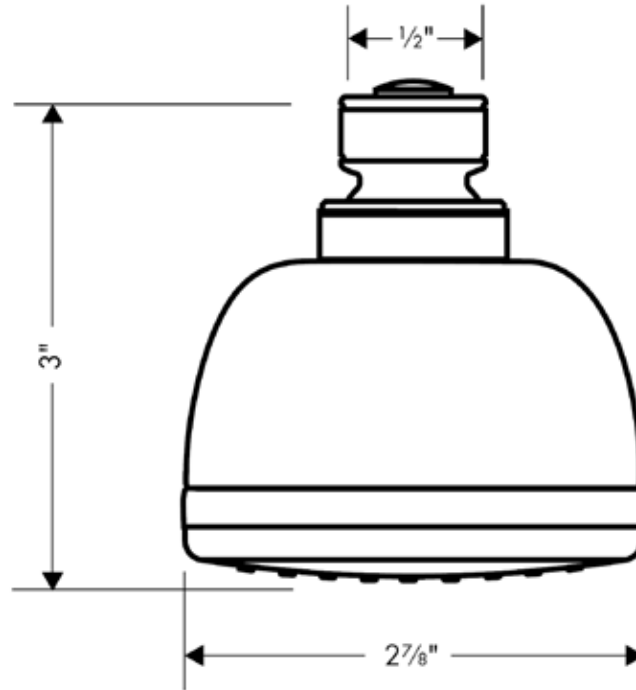

Basic Technical Data Sheet

Product Code: **SH50**
Description: Chrome Showerhead
Dimensions:

Use and Installation Info

Use: Bathroom
Cleaning: Clean using pure water and home disinfectants which have been sufficiently diluted in water. Do not use abrasive detergents and trichloroethylene, oxygenated water or acetone-based solvents.
Fasteners: We suggest to use fasteners suitable to the wall characteristics on which the product will be installed.