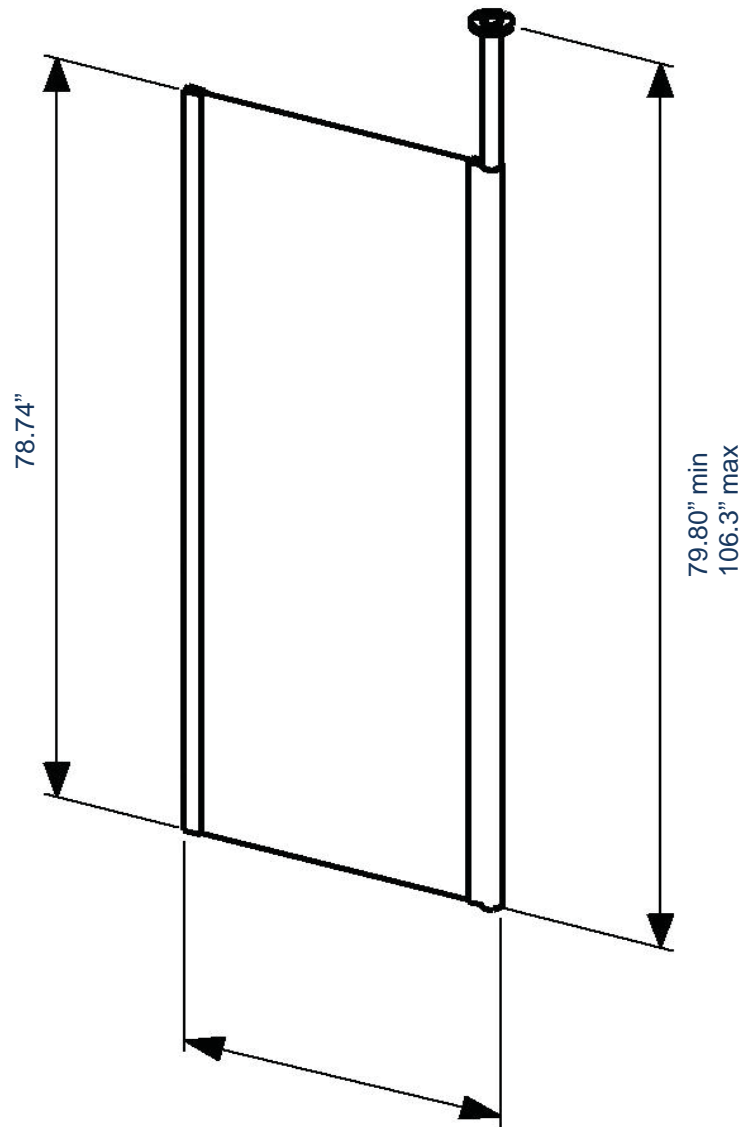

FUSION WET ROOM PANELS DATASHEET

Dimensions

Height 78.74"

The Column / Screen panel is for single panel installation only. It cannot be connected to another panel or return panel.

The quoted width dimensions are nominal - there is $\pm .39"$ adjustment at the wall channels for out-of-true walls.

Wall channel width
.86"

SP30: 30" x 78"
SP36: 36" x 78"
SP48: 48" x 78"

Glass .32" thick

Frame Aluminium alloy. Chrome finish.

Fusion Wet Room Panels

A

- Column 71584
- Screen 71585
- Screwpack 80585**