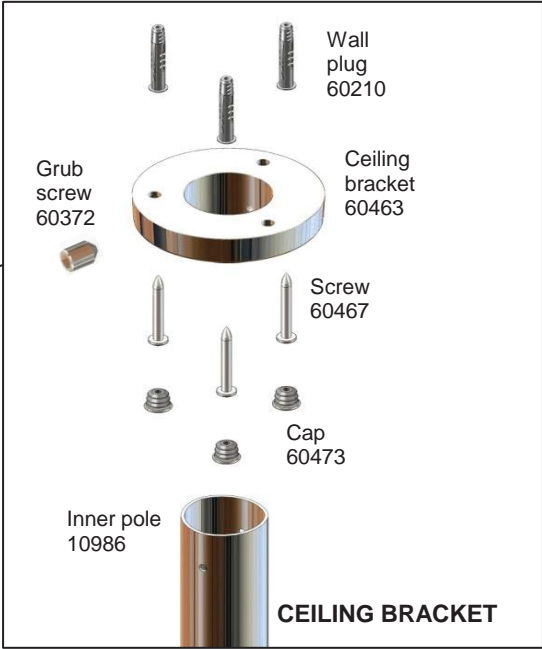

FUSION WET ROOM PANELS DATASHEET

Dimensions

Height 78.74"

The Column / Screen panel is for single panel installation only. It cannot be connected to another panel or return panel.

The quoted width dimensions are nominal - there is $\pm .39"$ adjustment at the wall channels for out-of-true walls.

Wall channel width
.86"

SP30: 30" x 78"
SP36: 36" x 78"
SP48: 48" x 78"

Glass .32" thick

Frame Aluminium alloy. Chrome finish.

Fusion Wet Room Panels

A

- Column 71584
- Screen 71585
- Screwpack 80585**