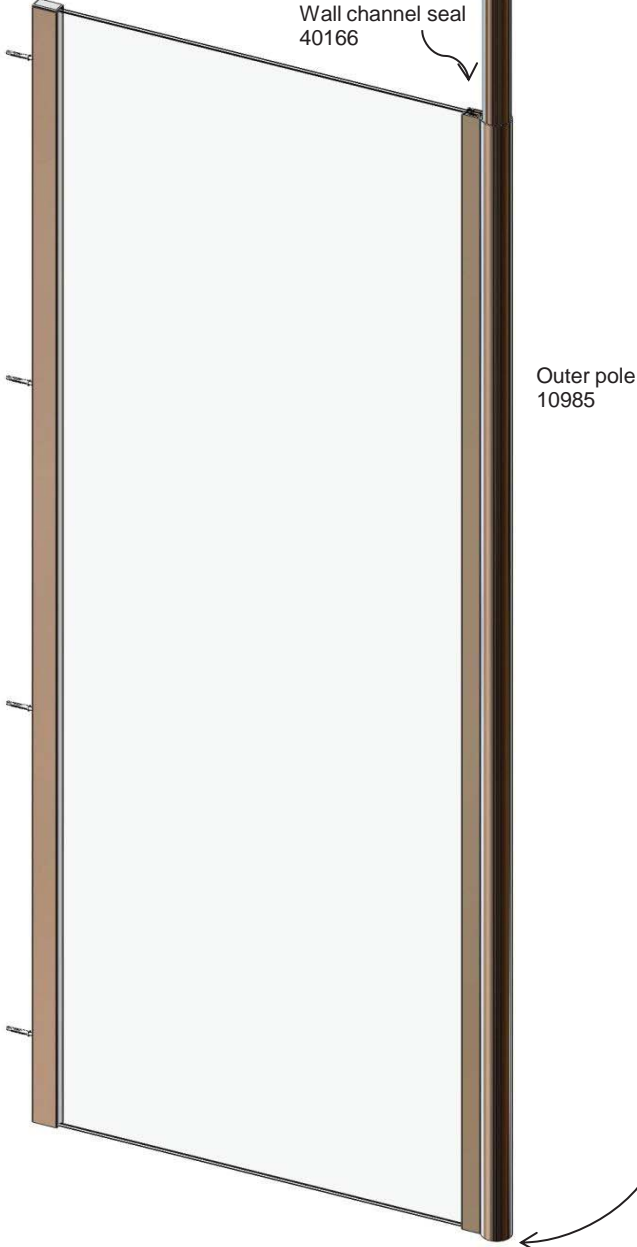

FUSION WET ROOM PANELS DATASHEET

Dimensions

Height 78.74"

The Column / Screen panel is for single panel installation only. It cannot be connected to another panel or return panel.

The quoted width dimensions are nominal - there is $\pm .39"$ adjustment at the wall channels for out-of-true walls.

Wall channel width
.86"

SP30: 30" x 78"
SP36: 36" x 78"
SP48: 48" x 78"

Glass .32" thick

Frame Aluminium alloy. Chrome finish.

Fusion Wet Room Panels

A

- Column 71584
- Screen 71585
- Screwpack 80585**