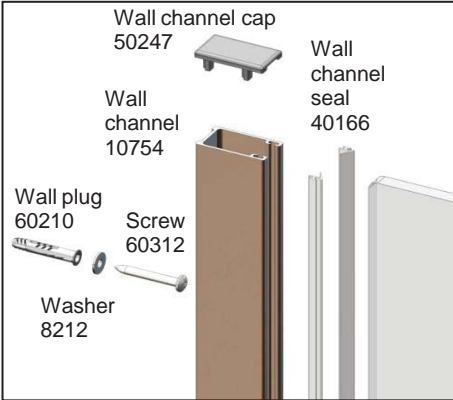

FUSION WET ROOM PANELS DATASHEET

Dimensions

Height 78.74"

The Column / Screen panel is for single panel installation only. It cannot be connected to another panel or return panel.

The quoted width dimensions are nominal - there is $\pm .39"$ adjustment at the wall channels for out-of-true walls.

Wall channel width
.86"

SP30: 30" x 78"
SP36: 36" x 78"
SP48: 48" x 78"

Glass .32" thick

Frame Aluminium alloy. Chrome finish.

Fusion Wet Room Panels

A

- Column 71584
- Screen 71585
- Screwpack 80585**