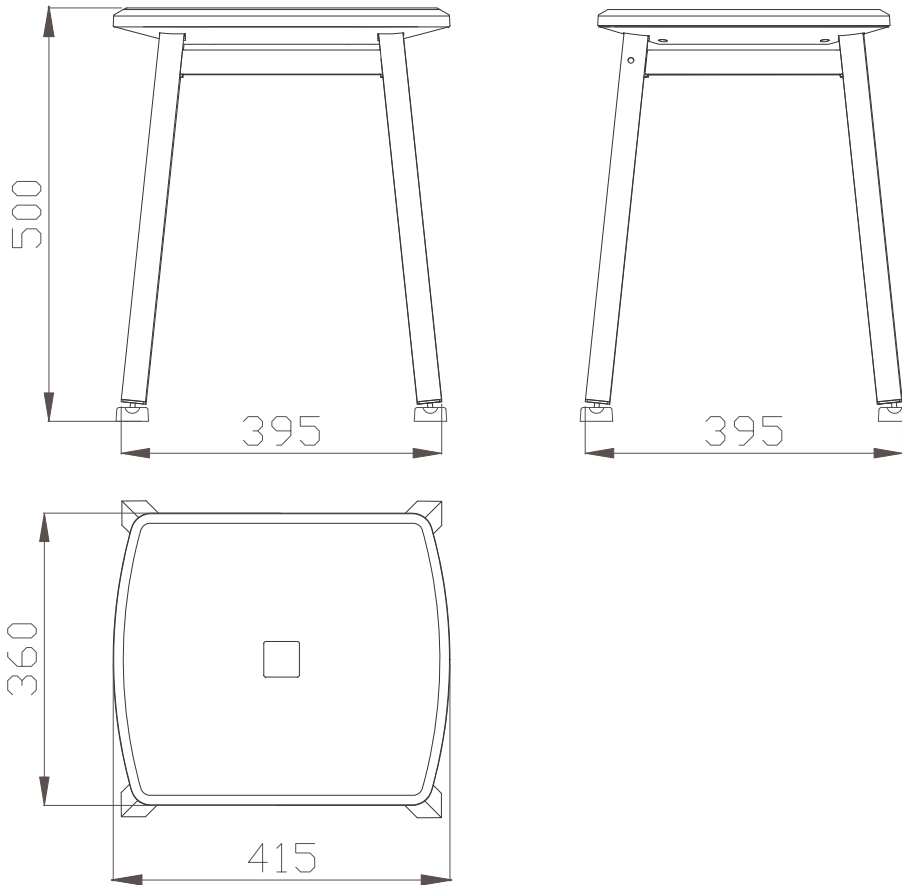

Basic Technical Data Sheet

Stool with ABS base and aluminium floor supporting frame

Product Code:	SR1616W
Capacity:	330 lbs.
Net weight:	9 lbs.
Dimensions (WxDxH):	16 11/32" x 15 9/16" x 19 11/16"

Use and Installation Info