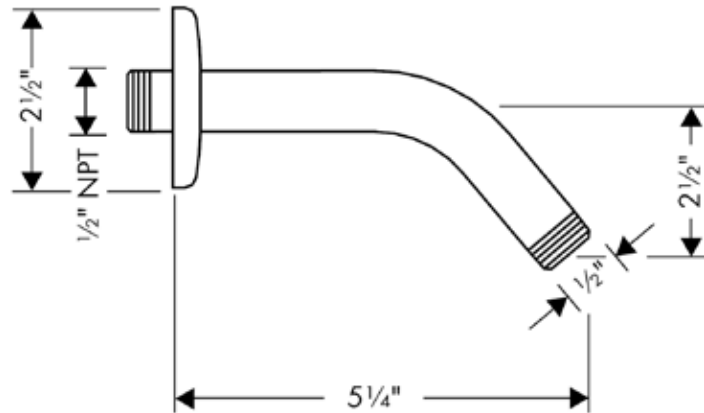

Basic Technical Data Sheet

Product Code: **SSAC6**
 Description: 6" Showerarm, W/ Flange, Chrome
 Dimensions:

Use and Installation Info

Use: Bathroom
 Cleaning: Clean using pure water and home disinfectants which have been sufficiently diluted in water. Do not use abrasive detergents and trichloroethylene, oxygenated water or acetone-based solvents.
 Fasteners: We suggest to use fasteners suitable to the wall characteristics on which the product will be installed.