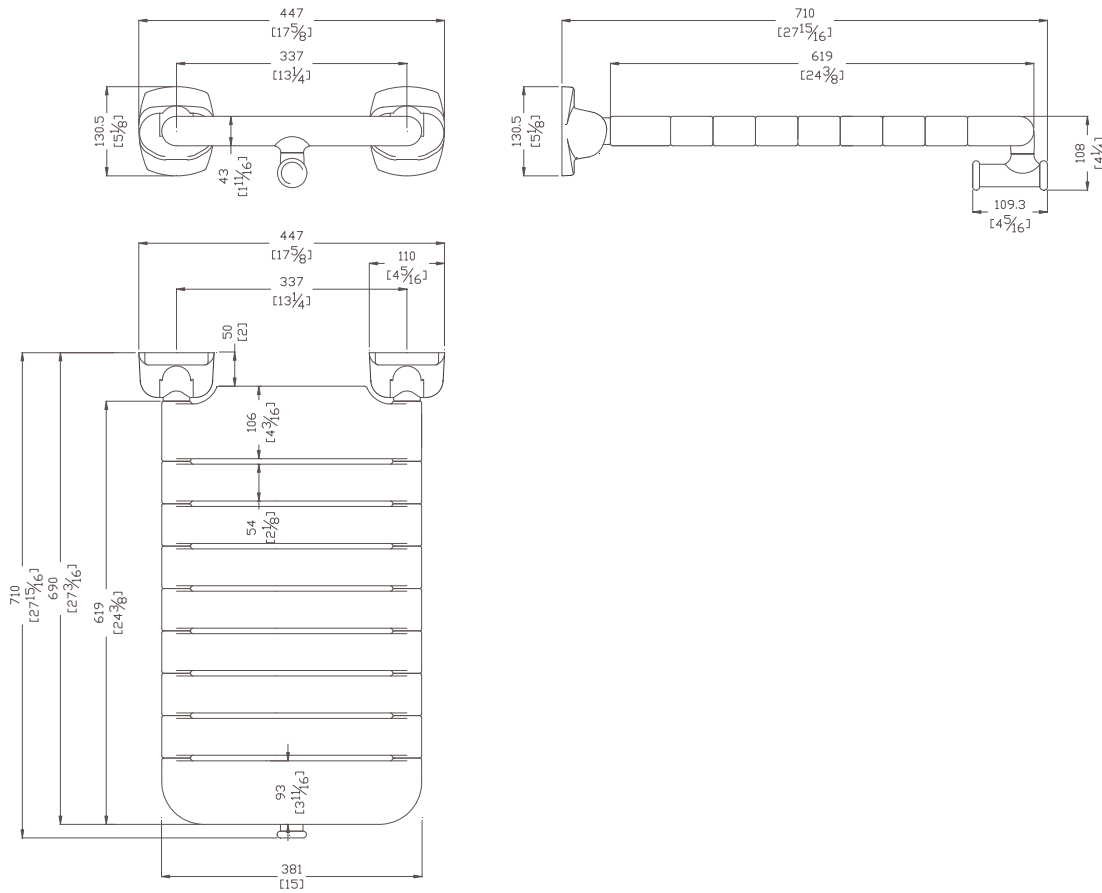

Basic Technical Data Sheet

Bathtub folding seat with nylon slats, made of zinc-plated steel pipe, coated with biocompatible, warm to the touch vinyl

Product Code: **ST1828W**
 Capacity: 451 lbs.
 Net weight: 14 lbs.
 Dimensions (WxDxH): 17 19/32" x 27 15/16" x 5 1/8"