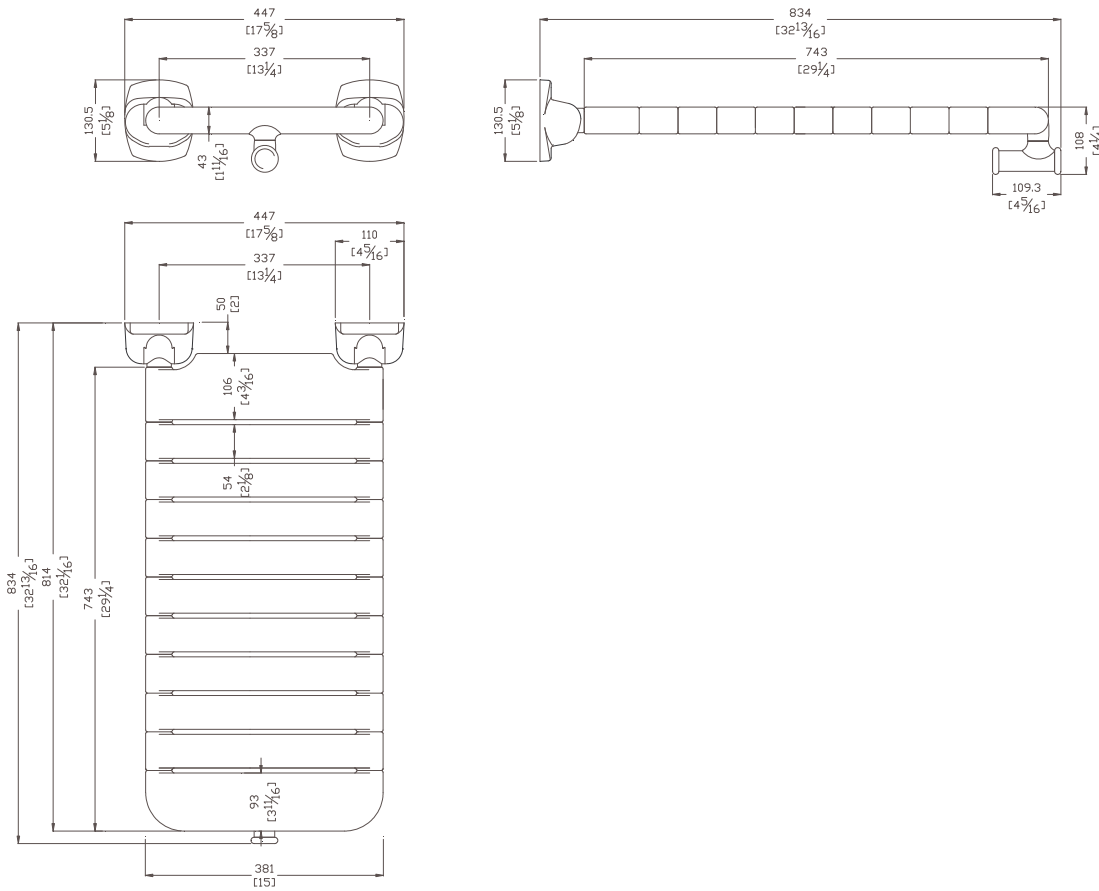

Basic Technical Data Sheet

Bathtub folding seat with nylon slats, made of zinc-plated steel pipe, coated with biocompatible, warm to the touch vinyl

Product Code: **ST1833W**
 Capacity: 451 lbs.
 Net weight: 16 lbs.
 Dimensions (WxDxH): 17 19/32" x 32 27/32" x 5 1/8"

Fasteners: Included with the product

We suggest to use fasteners suitable to the wall characteristics on which the product will be installed.

Available colors

Blue, Light Blue, Red, Black, Gray, Dark Gray, Green, Light Green, Ivory, Biscuit, Prune, White, Yellow, Light Yellow