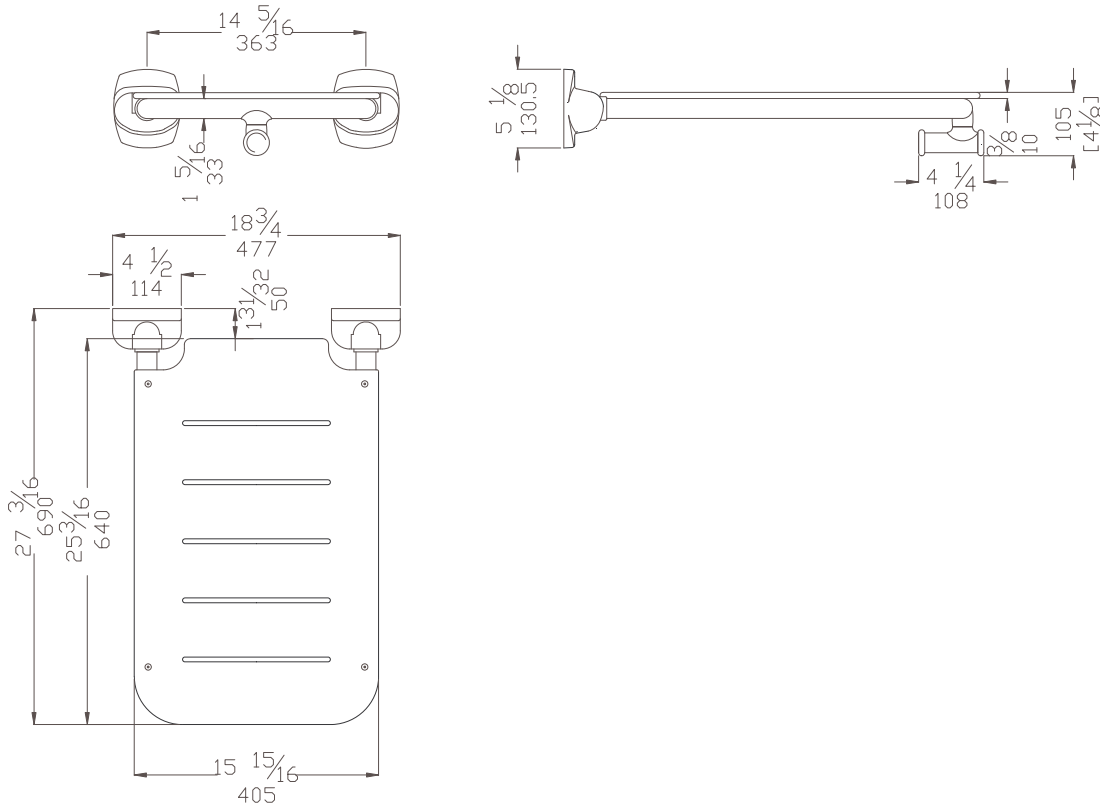

Basic Technical Data Sheet

Product Code:	ST1927G
Capacity:	449 lbs.
Net weight:	14 lbs.
Dimensions (WxDxH):	18 25/32" X 27 5/32" X 5 1/8"

Use and Installation Info

Use: Wall Installation

Cleaning: Clean using pure water and home disinfectants which have been sufficiently diluted in water. Do not use abrasive detergents and trichloroethylene, oxygenated water or acetone-based solvents.

Fasteners: Included with the product

We suggest to use fasteners suitable to the wall characteristics on which the product will be installed.

Bathtub folding seat manufactured with heavy duty coated frame and phenolic platform