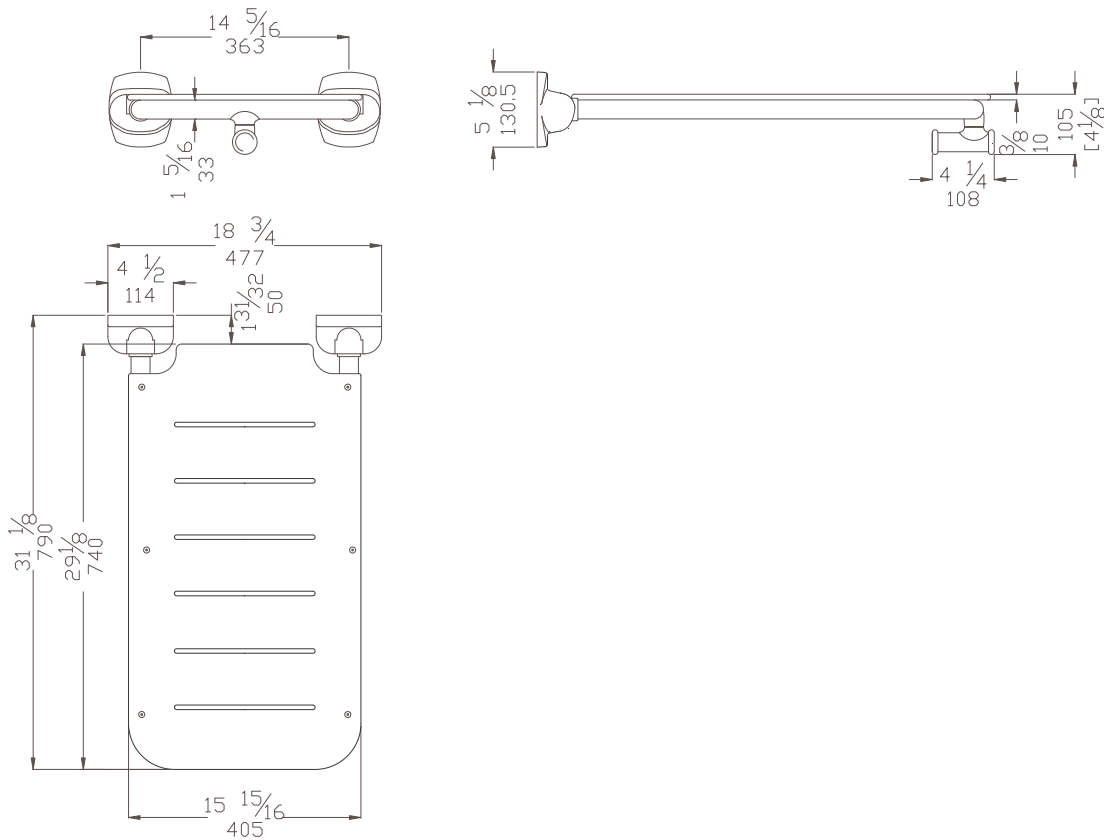

Basic Technical Data Sheet

Product Code: **ST1931G**
 Capacity: 449 lbs.
 Net weight: 14 lbs.
 Dimensions (WxDxH): 18 25/32" X 31 3/32" X 5 1/8"

Use and Installation Info

Use: Wall Installation

Cleaning: Clean using pure water and home disinfectants which have been sufficiently diluted in water. Do not use abrasive detergents and trichloroethylene, oxygenated water or acetone-based solvents.

Fasteners: Included with the product

We suggest to use fasteners suitable to the wall characteristics on which the product will be installed.

Bathtub folding seat manufactured with heavy duty coated frame and phenolic platform