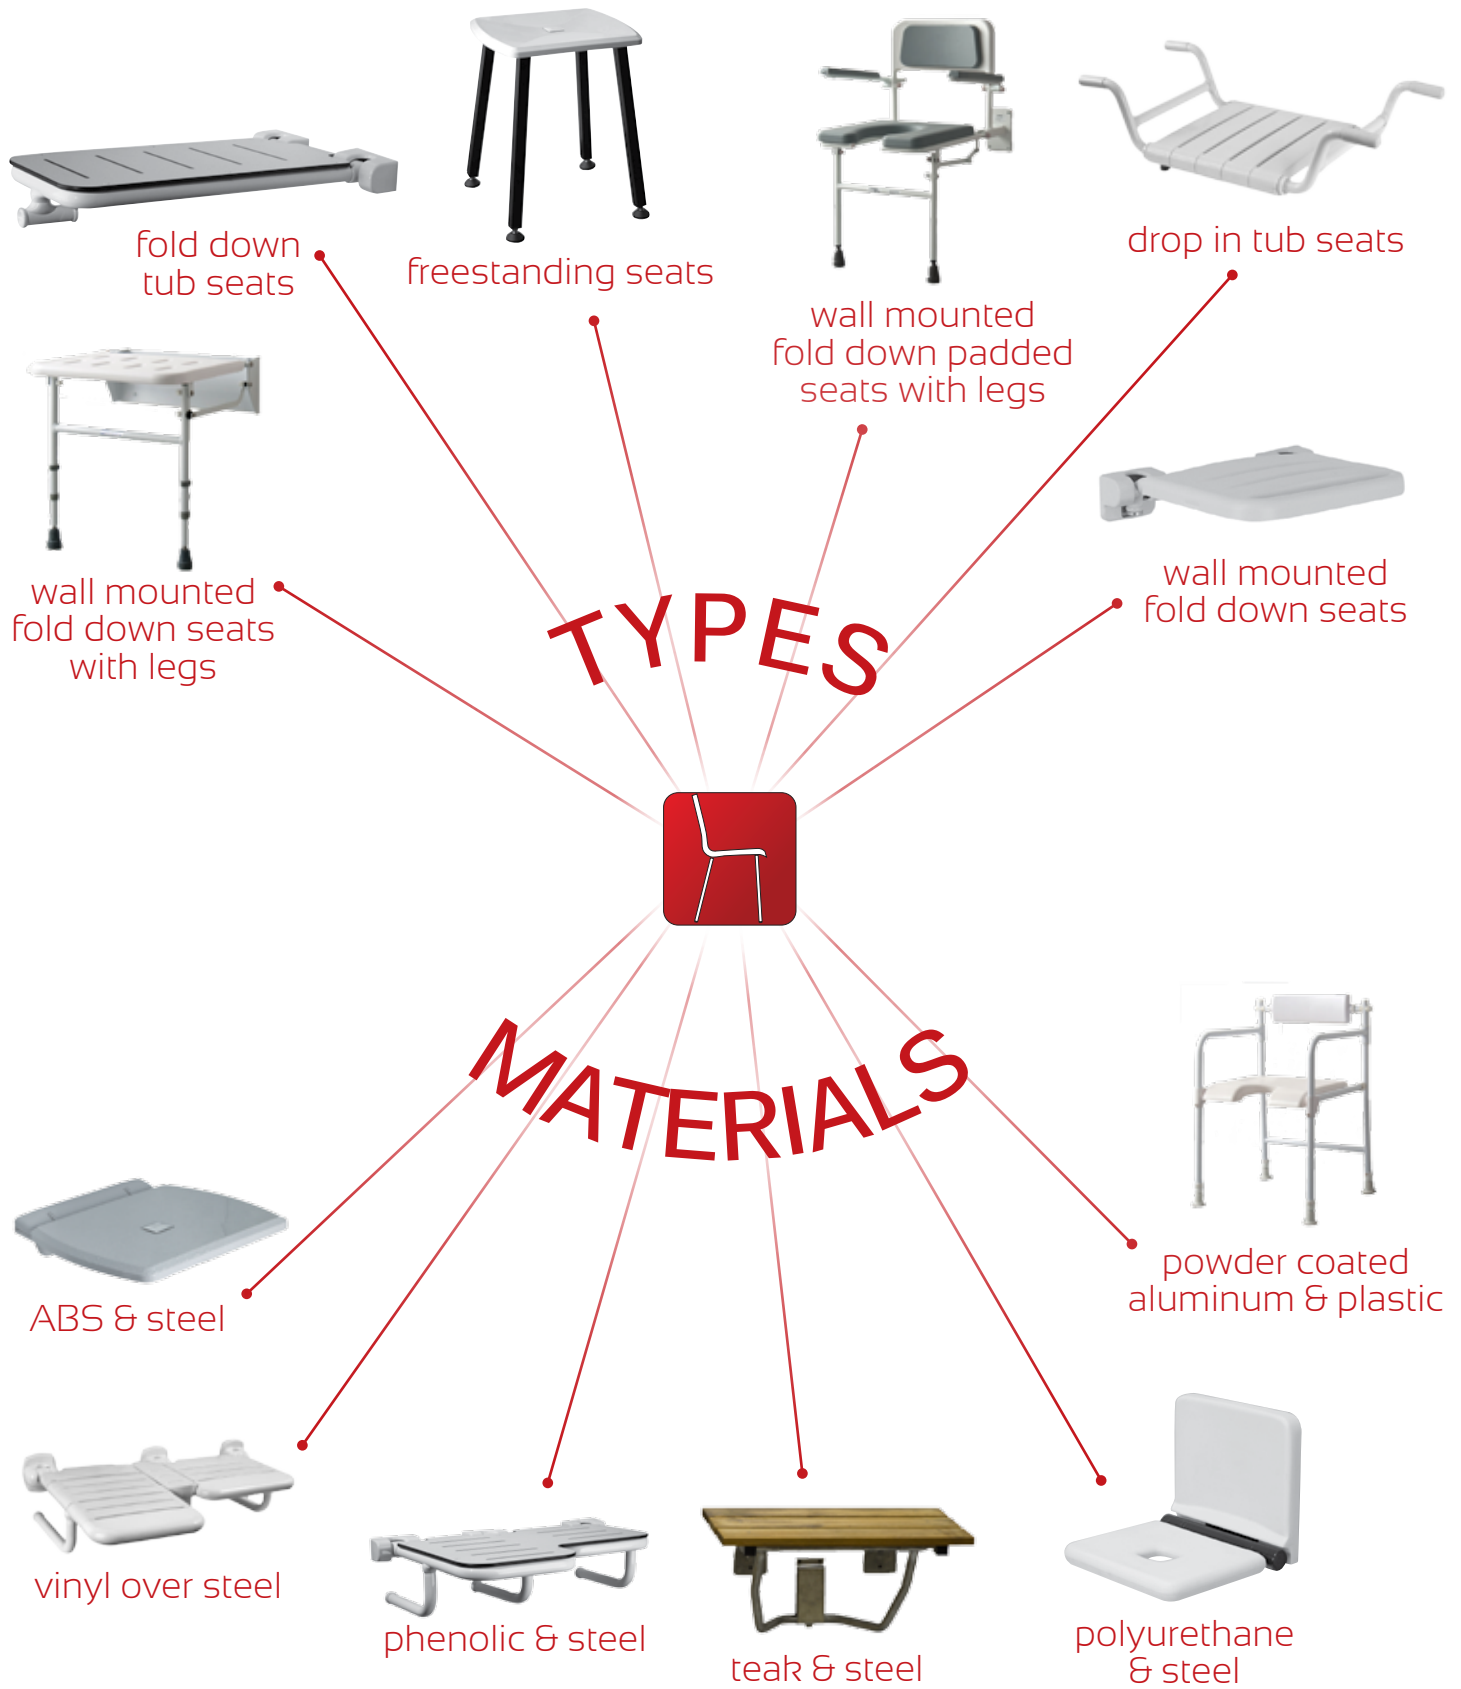

Trending Accessibility

shower and tub seats

shower and tub seats

Shower seats have evolved; they are now more design oriented, socially acceptable, and mainstream. Shower seats add new components to the shower; safety, comfort, and relaxation.

They make sense for many applications: aging in place, physically challenged, and luxury. Our innovative and unique shower seats have been carefully designed following consultation with occupational therapists, end users, and installers. Our attractive product offerings are made of high quality reliable raw materials and will provide you with years of maintenance free service. Regardless of the style or function you are looking for in a seat, all Trending Accessibility seats offer a level of comfort that will help create an enjoyable bathing experience in the shower zone. Our standard series of shower seats offers value and great function while our premium seats offer the same function with a little more flair.

If you are bathing in a conventional tub, we also offer a sleek line of fold down tub seats that assist in the transfer from the bathing floor. When not needed, the tub seat folds seamlessly into the wall. These seats are hard to find, so we are glad we could offer them to you.

We offer a great variety of shower and tub seats.
www.TrendingAccessibility.com

**TRENDING
 ACCESSIBILITY**
 815 Hylton Road - Suite # 4
 Pennsauken, New Jersey 08110
 Phone: 866-829-8335 - Fax: 856-488-9576