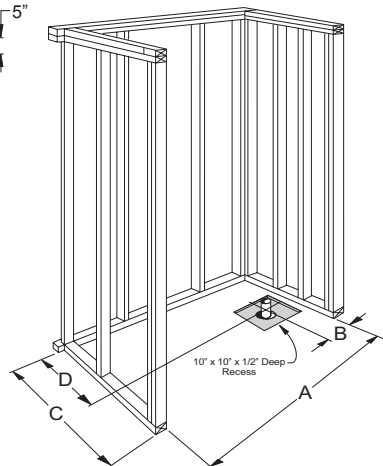

CODE COMPLIANCE

IPC, UPC, ANSI Z 124.2, NAHB,
HUD, FHA

SAFETY FEATURES

- Plywood Reinforced Walls -For Placing Grab Bars & Seats Anywhere!
- Easy Step Dam

CONTRACTOR FRIENDLY FEATURES

- Installs from the Front
- Integral Self-Locating Metal Guide Pins
- Precision Fit Seams
- Seam Becomes Grout-Line
- Compact, Durable Individual Carton Packaging for Easy Handling at the Jobsite
- Heavy Duty Crating protects product in transit.

30 YEAR LIMITED WARRANTY
THE NEW STANDARD IN QUALITY

TAP 6033 SH 5P 4.0 LR

OD: 60" x 33.375" x 79.5"

Enclosure: up to 57.75" x 71"

Threshold: 4" Easy Step Dam

Handed By: Left or Right Drain

Gray shading represents plywood reinforced walls