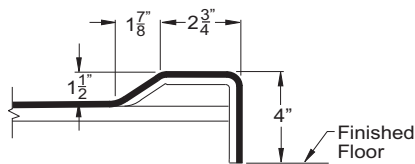

TAP 6033 SH 5P 4.0 LR

OD: 60" x 33.375" x 79.5"

Enclosure: up to 57.75" x 71"

Threshold: 4" Easy Step Dam

Handed By: Left or Right Drain

Weight: 437

Load Factor: 2.4

Truck Load Factor: .64

30 YEAR LIMITED WARRANTY
THE NEW STANDARD IN QUALITY

TAP 6033 SH 5P 4.0 LR

OD: 60" x 33.375" x 79.5"

Enclosure: up to 57.75" x 71"

Threshold: 4" Easy Step Dam

Handed By: Left or Right Drain

Gray shading represents plywood reinforced walls

	A	B	C	D
6033 5P	60 1/4"	8 5/8"	33 3/8"	15 1/4"

PACKAGING DETAILS

- Compact, Durable Carton Packaging for Easy Handling

- Ships LTL Truck in four business days for orders of two or less.

- For orders of two or more, call customer service for lead times.