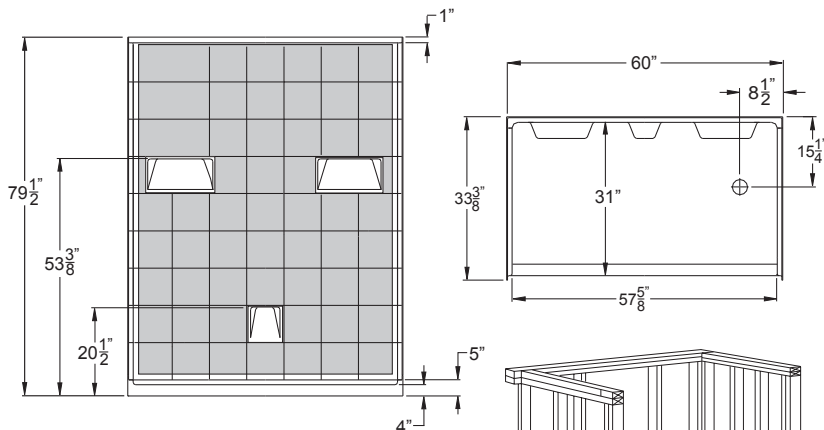

TAP 6033 SH 5P 4.0 LR

OD: 60" x 33.375" x 79.5"

Enclosure: up to 57.75" x 71"

Threshold: 4" Easy Step Dam

Handed By: Left or Right Drain

Weight: 437

Load Factor: 2.4

Truck Load Factor: .64

30 YEAR LIMITED WARRANTY
THE NEW STANDARD IN QUALITY

TAP 6033 SH 5P 4.0 LR

OD: 60" x 33.375" x 79.5"

Enclosure: up to 57.75" x 71"

Threshold: 4" Easy Step Dam

Handed By: Left or Right Drain

Gray shading represents plywood reinforced walls