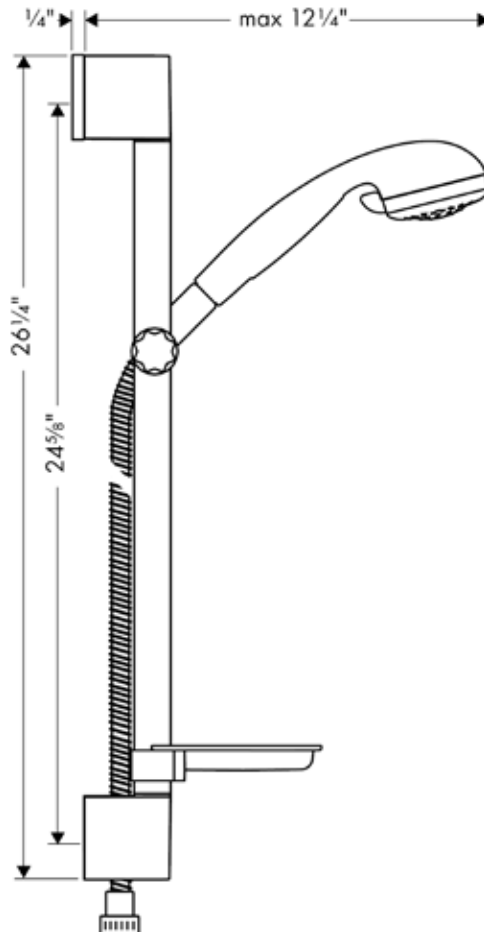

Basic Technical Data Sheet

Product Code: **WBS24**
 Description: 24" WALLBAR SET, CHROME
 Dimensions:

Use and Installation Info

Use: Bathroom
 Cleaning: Clean using pure water and home disinfectants which have been sufficiently diluted in water. Do not use abrasive detergents and trichloroethylene, oxygenated water or acetone-based solvents.
 Fasteners: We suggest to use fasteners suitable to the wall characteristics on which the product will be installed.