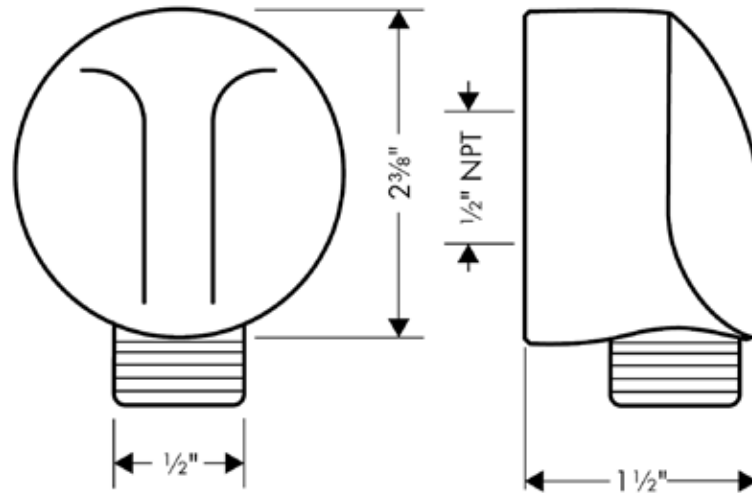

# Basic Technical Data Sheet

Product Code: **WOCV**  
 Description: Chrome Wall Outlet with check valve  
 Dimensions: